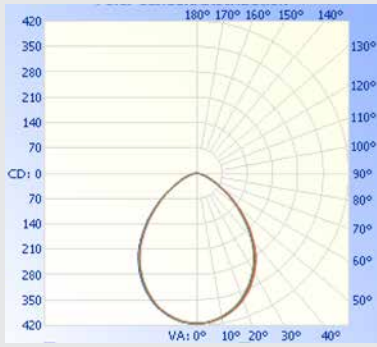

Photometric Distribution

OSRAM

Americas Headquarters

OSRAM SYLVANIA Inc.

100 Endicott Street

Danvers, MA 01923 USA

Phone 1-800-LIGHTBULB (1-800-544-4828)

www.osram-america.com

OSRAM is registered trademark of OSRAM GmbH.
LIGHTIFY and LED CREATING TOMORROW are registered trademarks of OSRAM GmbH.
Google Play is a trademark of Google Inc.
Apple, the Apple logo and iPhone are trademarks of Apple Inc.
App Store is a service mark of Apple Inc.
Zigbee is a registered trademark of Zigbee Alliance.
Specifications subject to change without notice.