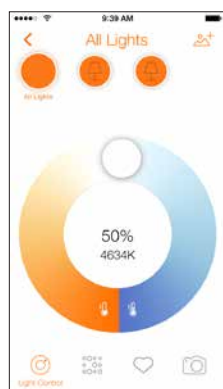

Product Offering

Ordering Abbreviation	Wattage	Lumens	CCT
LED RT5/6 RGBW	13.5	820	1900K-6500K

Application Information

Application Notes

1. LIGHTIFY RT5/6 requires ZigBee Certified Gateway (Sold separately)
2. Product activation requires active WiFi Network and ZigBee Certified Gateway (must be place in range of wireless router)
3. Free LIGHTIFY App runs on Apple iOS7 or above and Android 4.1 or above
4. 2 year limited product warranty. Operating temperature range between -4°F and + 104°F(-20°C and +40°C)
5. Suitable for use in indoor dry and damp location environments
6. Not intended for use with dimmers, emergency light fixtures or exit lights
7. Designed to install in standard 6" CFL mounting frame. For a list of compatible housings, please refer to www.sylvania.com/RT6
8. For detailed warranty information, please see www.sylvania.com/warranty
9. Lamp dims via wireless control and will not operate with a dimmer switch, remove all existing dimmers and replace with a regular switch, leave lamp in ON position

Ordering Guide

LED	13.5	RT56	RGBW	LFY
LED	Wattage: 13.5	Lamp Type RT5/6	Red, Green, Blue and Tunable White	LIGHTIFY

Assembly Diagram

LIGHTIFY® App

LIGHTIFY App: Free download on any device which runs on Apple iOS7 or above and Android 4.1 or above

Scene Setting Dashboard

Tunable White Control

RGBW Color Control

Set schedules
for your home

Dimmable Control

Photometric Distribution

OSRAM

Americas Headquarters