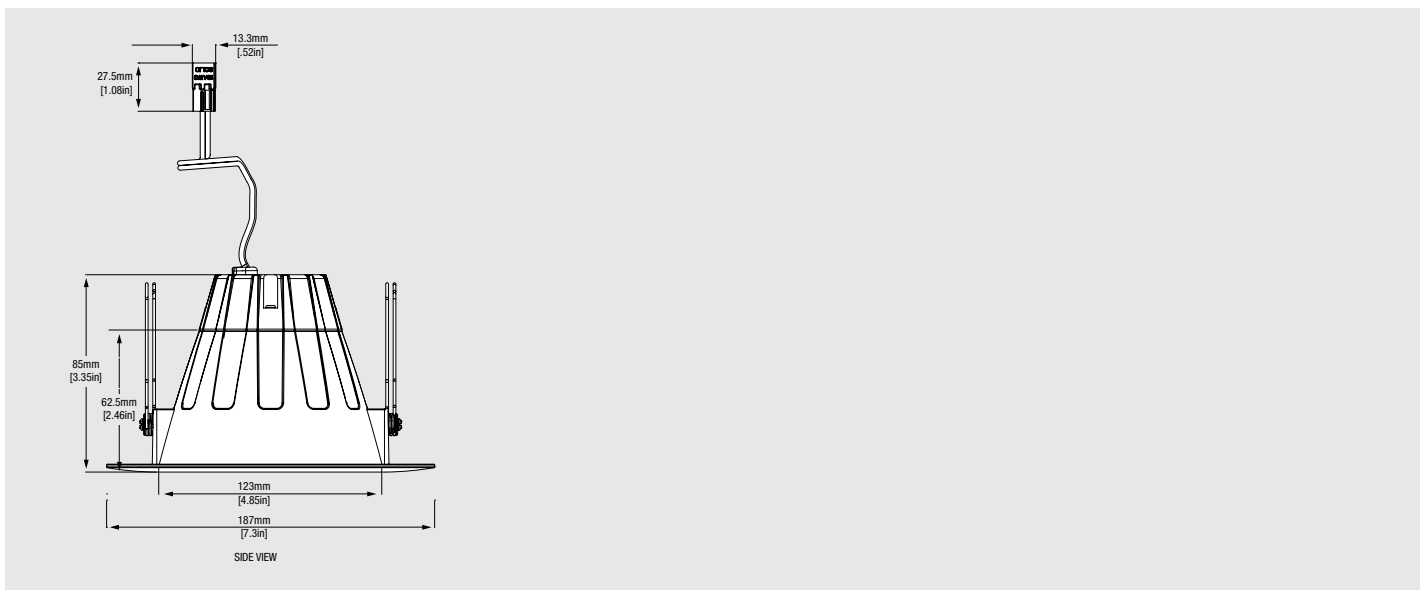

Specification Data

Catalog #	Type
Project	
Comments	
Prepared by	

Ordering Information

Item Number	Ordering Description	Wattage	Lumens	CCT	CRI	Life
73741	LED13.5RT56RGB WLFY	13.5	820	1900K - 6500K	80	20,000
73692	2.4GHZ/ZB/GATEWAY/LFY					

Ordering Guide

LED	13.5	RT56	RGBW	LFY
LED	Wattage: 13.5	Lamp Type RT5/6	Red, Green, Blue and Tunable White	LIGHTIFY

Assembly Diagram