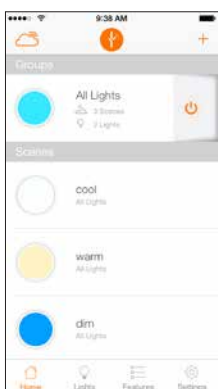

Ordering Guide

LED	13.5	RT56	RGBW	LFY
LED	Wattage: 13.5	Lamp Type RT5/6	Red, Green, Blue and Tunable White	LIGHTIFY

Assembly Diagram

LIGHTIFY® App

LIGHTIFY App: Free download on any device which runs on Apple iOS7 or above and Android 4.1 or above

Scene Setting Dashboard

Tunable White Control

RGBW Color Control

Set schedules
for your home

Dimmable Control

Photometric Distribution

OSRAM

Americas Headquarters