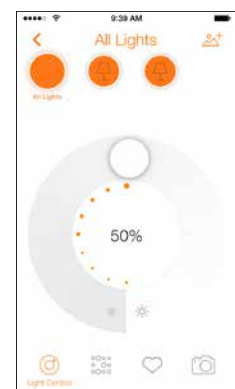

Ordering Guide

LED	13.5	RT56	RGBW	LFY
LED	Wattage: 13.5	Lamp Type RT5/6	Red, Green, Blue and Tunable White	LIGHTIFY

Assembly Diagram

LIGHTIFY® App

LIGHTIFY App: Free download on any device which runs on Apple iOS7 or above and Android 4.1 or above

Scene Setting Dashboard

Tunable White Control

RGBW Color Control

Set schedules
for your home

Dimmable Control

Photometric Distribution

OSRAM

Americas Headquarters