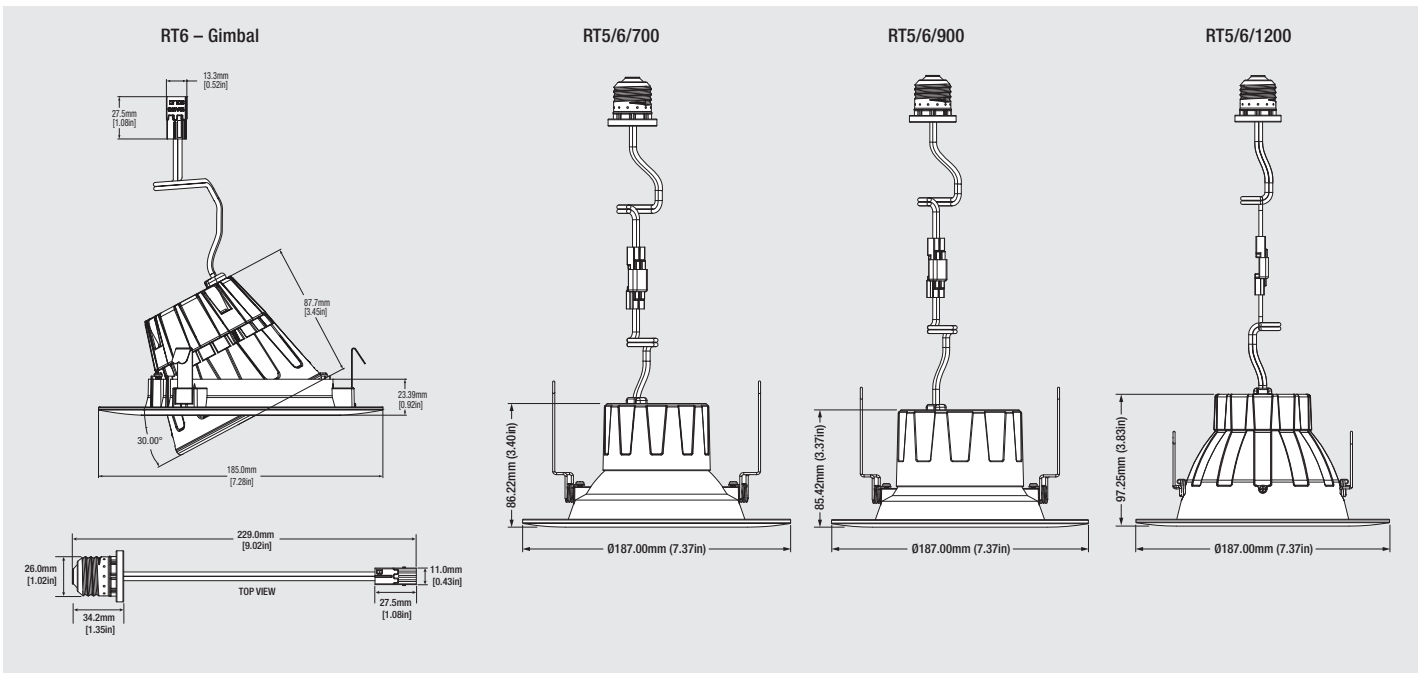

Assembly Diagram

Accessories

Socket Adaptor

- 75105 LED/ADAPTOR/GU24 (sold separately)
- 75096 LED/ADAPTOR/MEDBASE (sold separately)

Push Wire Adaptor

- 75107 LED/ADAPTOR/PUSHWIRE (sold separately)