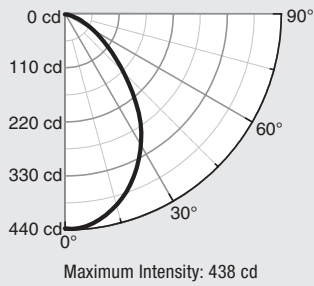

## Photometric Information

### ULTRA RT6 700

Polar Chart

Illuminance at Distance

	Illuminance		Beam Diameter	
	Edge	Center	V	H
2 ft	26.0 fc	109.5 fc	3.2 ft	3.2 ft
4 ft	6.5 fc	27.4 fc	6.4 ft	6.4 ft
6 ft	2.9 fc	12.2 fc	9.6 ft	9.6 ft
8 ft	1.6 fc	6.8 fc	12.8 ft	12.3 ft
10 ft	1.0 fc	4.4 fc	16.1 ft	16.1 ft
12 ft	0.7 fc	3.0 fc	19.3 ft	19.3 ft