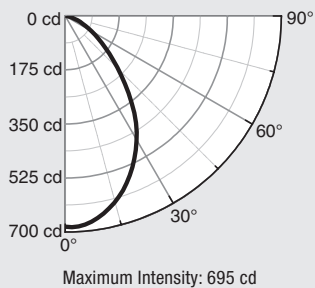

ULTRA RT6 1200

Polar Chart

Illuminance at Distance

	Illuminance		Beam Diameter	
	Edge	Center	V	H
2 ft	38.4 fc	171 fc	3.4 ft	3.4 ft
4 ft	9.6 fc	42.8 fc	6.7 ft	6.7 ft
6 ft	4.3 fc	19 fc	10.4 ft	10.4 ft
8 ft	2.4 fc	10.7 fc	13.4 ft	13.4 ft
10 ft	1.5 fc	6.8 fc	16.8 ft	16.8 ft
12 ft	1.1 fc	4.8 fc	20.1 ft	20.1 ft

Zonal Lumen Distribution

Zone	Lumens	% Fixture
0-30	503.0	39.0
0-40	61.0	61.0
0-60	1163.0	91.0
0-90	1275.0	100.0
90-180	0.0	0.0
0-180	1275.0	100.0

Spacing to Mounting Height Ratio

Spacing Criteria (0-180°)	1.14
Spacing Criteria (90-270°)	1.14
Spacing Criteria (Diagonal)	1.18

LEDVANCE LLC
200 Ballardvale Street
Wilmington, MA 01887 USA
Phone 1-800-LIGHTBULB (1-800-544-4828)
www.sylvania.com

SYLVANIA and LEDVANCE are registered trademarks.
All other trademarks are those of their respective owners.
Licensee of product trademark SYLVANIA in general lighting.
Specifications subject to change without notice.

[/sylvania](#) [/sylvania](#)