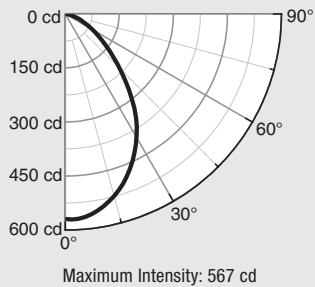

ULTRA RT6 900

Polar Chart

Illuminance at Distance

	Illuminance		Beam Diameter	
	Edge	Center	V	H
2 ft	35.0 fc	141.8 fc	3.1 ft	3.1 ft
4 ft	8.8 fc	35.4 fc	6.2 ft	6.1 ft
6 ft	3.9 fc	15.8 fc	9.3 ft	9.2 ft
8 ft	2.2 fc	8.9 fc	12.4 ft	12.3 ft
10 ft	1.4 fc	5.7 fc	15.5 ft	15.4 ft
12 ft	1.0 fc	3.9 fc	18.6 ft	18.4 ft

Vert. Spread: 75.5°   Horiz. Spread: 75.1°

Zonal Lumen Distribution

Zone	Lumens	% Fixture
0-30	393.6	43.2
0-40	589.4	64.7
0-60	828.9	91.0
0-90	910.6	100.0
90-180	0.0	0.0
0-180	910.6	100.0

Spacing to Mounting Height Ratio

Spacing Criteria (0-180°)	1.02
Spacing Criteria (90-270°)	1.04
Spacing Criteria (Diagonal)	1.10