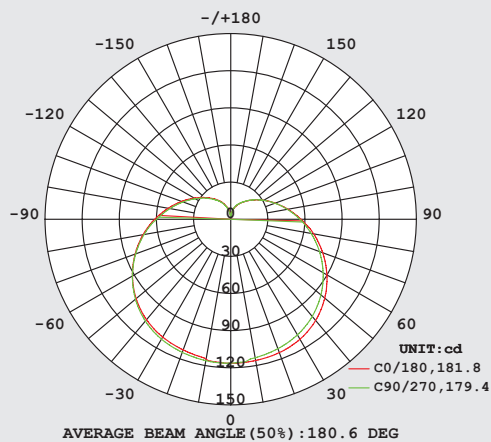

†LED Lamp lifetime is defined as the number of hours when 50% of a large group of identical lamps reaches 70% of its initial lumens.

Specifications and Certifications

Specification Data

Catalog #	Type
Project	
Comments	
Prepared by	

Ordering Information

Item Number	Ordering Description	Wattage	Lumens	CCT	CRI	Life
74484	LED10A19CHOMEKITBLES+	10	800	2700K-6500K	80+	25,000

Ordering Guide

LED	10	A19	C	HOMEKIT	BLE	S+
LED	Wattage: 10	Lamp Type A19	Color	Apple® HomeKit™	Bluetooth®	SMART+

Lamp Dimensions

	(A) MOL in (mm)	(B) Diameter in (mm)
A19	4.33 (110)	2.36 (60)

Photometric Distribution

LEDVANCE LLC
 200 Ballardvale Street
 Wilmington, MA 01887 USA
 Phone 1-800-LIGHTBULB (1-800-544-4828)
www.sylvania.com