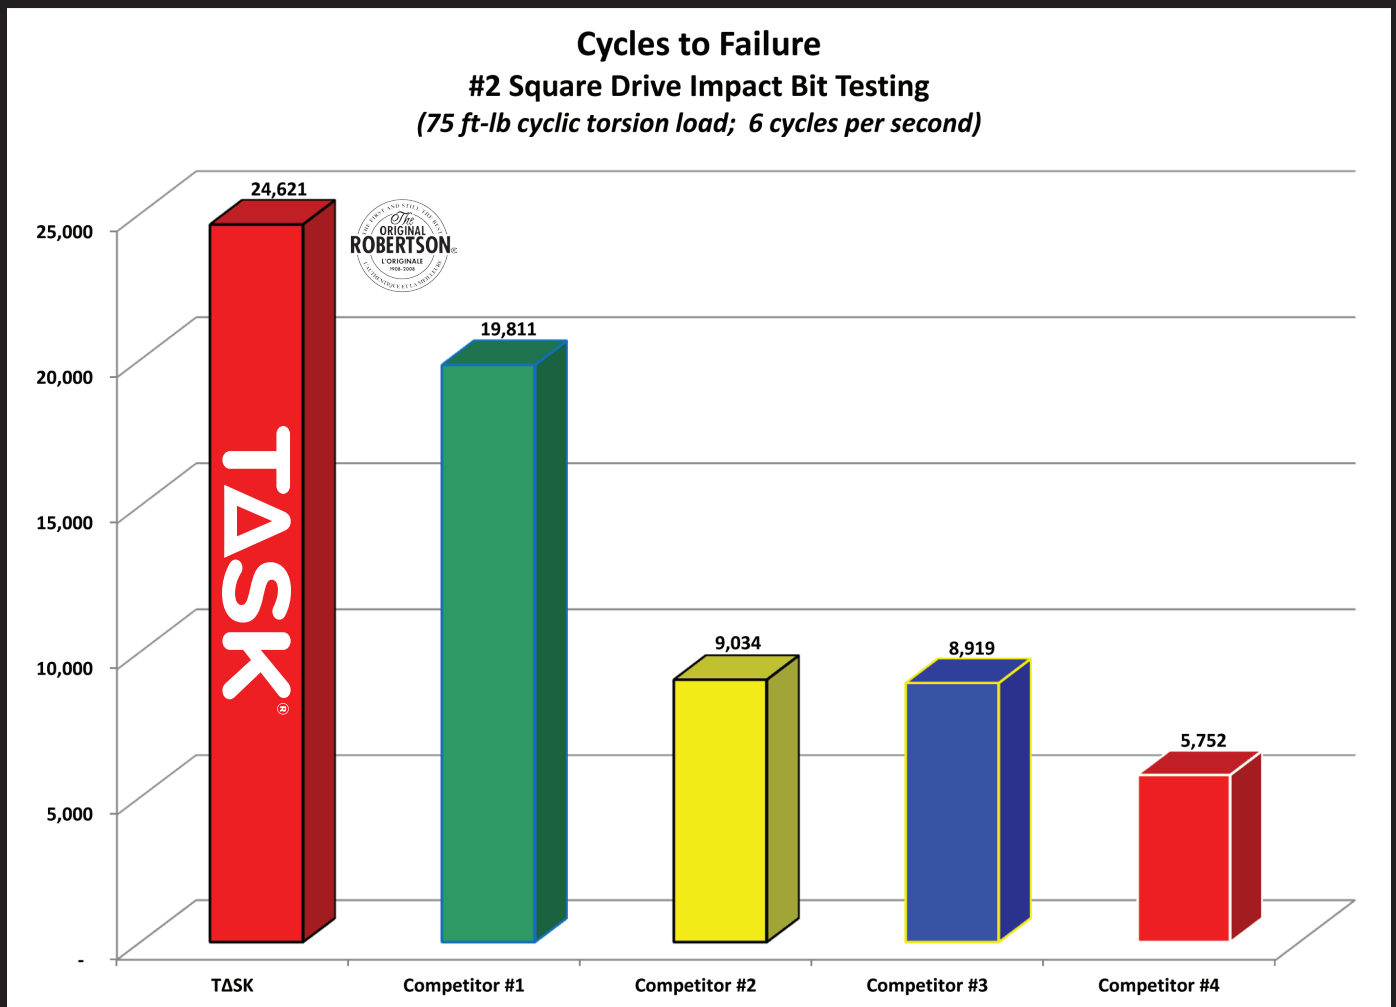

TRADE PROVEN. TASK[®] TOUGH.™

TASK TOOLS • East 1.800.268.2304 • West 1.800.663.0160 • www.task-tools.com

TASK® IMPACT Driver Bits are proven to outlast all competing bits in independent laboratory testing. Genuine Robertson® bits ensure the perfect fit with Robertson® screws.