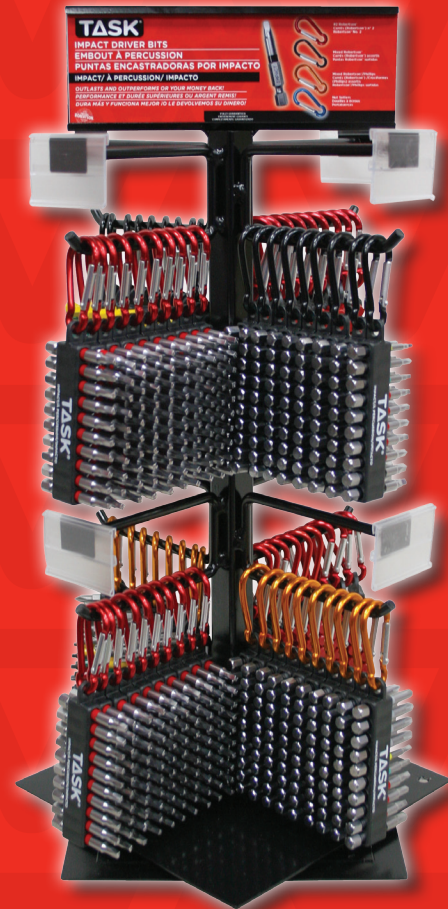

D67000
7.5" (W) x 7.5" (D) x 18.25" (H)

TRADE PROVEN. TASK® TOUGH.™

TASK TOOLS • East 1.800.268.2304 • West 1.800.663.0160 • www.task-tools.com