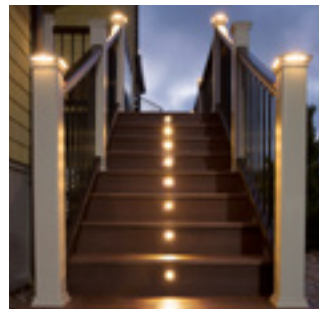

RECOMMENDED

Grooved-edge boards install with hidden fasteners, so the deck surface looks smooth.

OR

Square-edge boards are designed to be installed with deck screws. They can also be used to create a cocktail rail.

Trex® Accessories to Consider

HIDDEN FASTENERS

Sub-surface clips that leave a smooth, unfettered finish

for grooved-edge boards

FASCIA

Gives a clean, polished look to stairs and sides of deck

DECK LIGHTING

Energy-efficient lights that easily integrate into your decking and railing