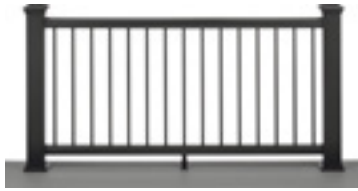

RECOMMENDED

Grooved-edge boards install with hidden fasteners, so the deck surface looks smooth.

OR

Square-edge boards are designed to be installed with deck screws. They can also be used to create a cocktail rail.

PEBBLE GREY DECK BOARD PROFILES

	Dimensions	Item #	Description	Number needed
1-in x 6-in Decking, Square Edge	1 x 6 x 12'	PG010612SS01	.82-in x 5.5-in x 12-ft Square Select Pebble Grey	
	1 x 6 x 16'	PG010616SS01	.82-in x 5.5-in x 16-ft Square Select Pebble Grey	
	1 x 6 x 20'	PG010620SS01	.82-in x 5.5-in x 20-ft Square Select Pebble Grey	
1-in x 6-in Decking, Grooved Edge	1 x 6 x 12'	PG010612SG01	.82-in x 5.5-in x 12-ft Grooved Select Pebble Grey	
	1 x 6 x 16'	PG010616SG01	.82-in x 5.5-in x 16-ft Grooved Select Pebble Grey	
	1 x 6 x 20'	PG010620SG01	.82-in x 5.5-in x 20-ft Grooved Select Pebble Grey	
Fascia	1 x 8 x 12'	PG010812SS01	.56-in x 7.25-in x 12-ft Select Fascia Pebble Grey	
	1 x 12 x 12'	PG011212SS01	.56-in x 11.375-in x 12-ft Select Fascia Pebble Grey	