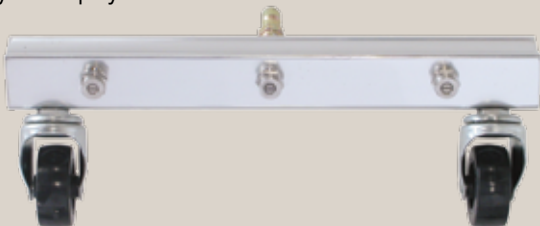

WATERBROOMS

12" WATER BROOM

Used for cleaning vast surfaces quickly. Comes in a bubble pack ready for display.

Part#	PK-85400060
Max Pressure	4,000 PSI
Max Flow	3 GPM
Width	12"
Connection	1/4" Quick-Disconnect plug
Nozzles	3
Weight	3.5 lbs