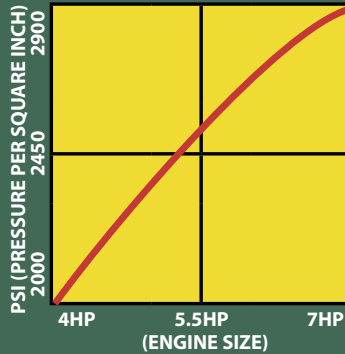

**1** Comet Axial BXD for 4.0 to 7.0 HP horizontal direct drives with a 3/4" engine shaft.

**2** Comet Triplex ZWDK pump for 8 to 13 HP horizontal direct drives with a 1" engine shaft.

**PUMP PERFORMANCE**