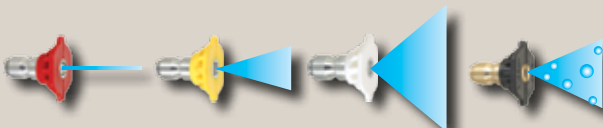

COMPLETE KIT COMES WITH THE FOLLOWING NOZZLES & FITTINGS!

GAS POWERED PRESSURE WASHER SPRAY GUN KIT

- Two piece steel lance.
- 5,000 PSI rear entry spray gun.
- Size 030 - 0°, 15°, 40°, & chemical nozzle.
- Male screw-type socket for hose connection.
- 3/8" quick connect coupler for hose connection.

Part# PK-340002