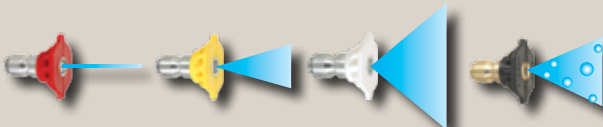

COMPLETE KIT COMES WITH THE FOLLOWING NOZZLES & FITTINGS!

GAS POWERED PRESSURE WASHER SPRAY GUN KIT

- Two piece steel lance.
- 2,950 PSI front entry spray gun.
- Size 030 - 0°, 15°, 40°, & chemical nozzle.
- Male screw-type socket for hose connection.
- 3/8" quick connect coupler for hose connection.

Part# PK-340001