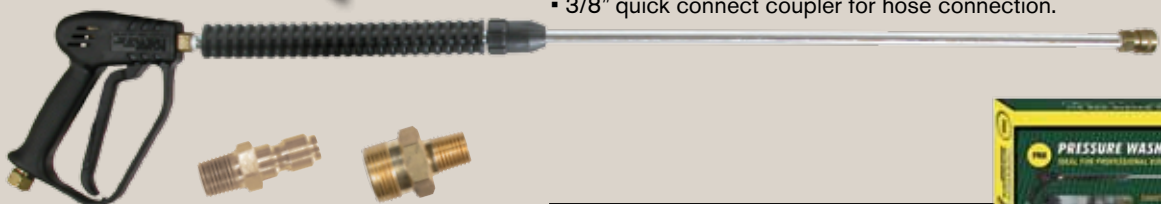

COMPLETE KIT COMES WITH THE FOLLOWING NOZZLES & FITTINGS!

GAS POWERED PRESSURE WASHER SPRAY GUN KIT

- Two piece steel lance.
- 5,000 PSI rear entry spray gun.
- Size 030 - 0°, 15°, 40°, & chemical nozzle.
- Male screw-type socket for hose connection.
- 3/8" quick connect coupler for hose connection.

Part# PK-340002