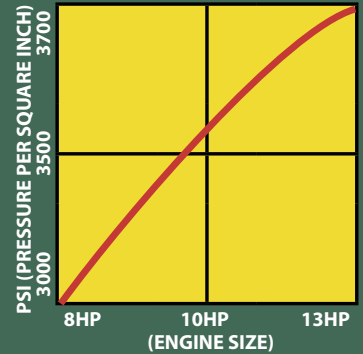

PUMP PERFORMANCE