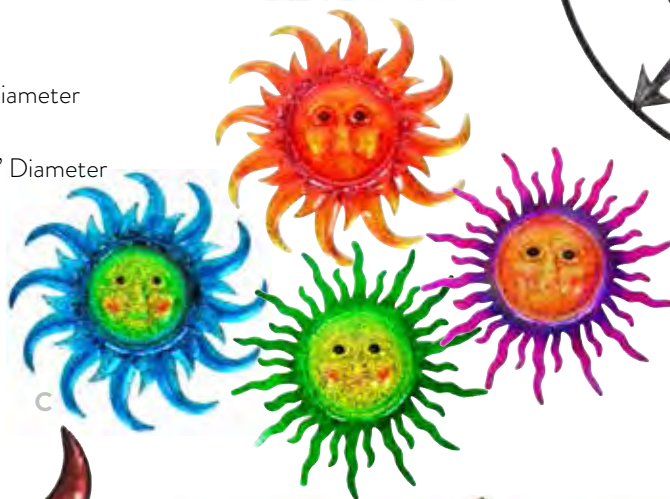

Antiqued Zinc Surface

(F) **MAZS27** 3/pk 27" Diameter

Sun Face with Solar Lights

(G) Includes 2 Assorted Styles
MSOSU18 4/pk 18" Diameter

Sun Face with Solar Lights

(H) **MSOSU20** 2/pk 20.5" Diameter

SOLAR LIGHTING