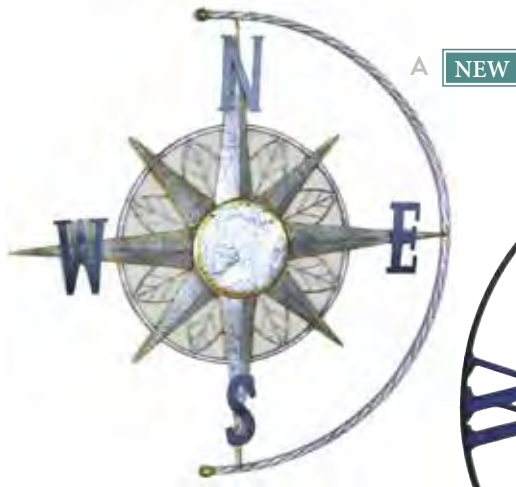

Antiqued Zinc Surface

(F) **MAZS27** 3/pk 27" Diameter

Sun Face with Solar Lights

(G) Includes 2 Assorted Styles
MSOSU18 4/pk 18" Diameter

Sun Face with Solar Lights

(H) **MSOSU20** 2/pk 20.5" Diameter

SOLAR LIGHTING