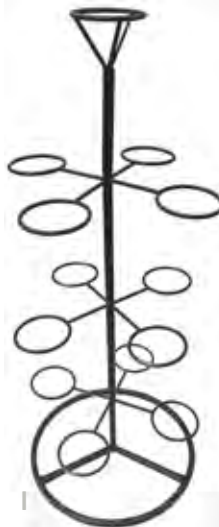

DISPLAY STANDS

COLLECTION

Gazing Globe Display Rack

- (I)** Display up to 13 10" Globes
VCSGBDS 1/pk

Small Globe Display Rack

- Displays 4-8" Glass or Stainless Steel Globes or
Our Colorful Spiral Solar Lanterns
- (J)** **GDSG** 1/pk

Quad Solar Light Display Stand

- Displays 4 hanging solar lights.
- (K)** **KDQ72** 1/pk 72" Tall

HANGING GLASS

GAZING GLOBES

These decorative glass balls come complete with a chain for easy hanging and display. Hang from your porch or tree to add a pop of color to any landscape setting.