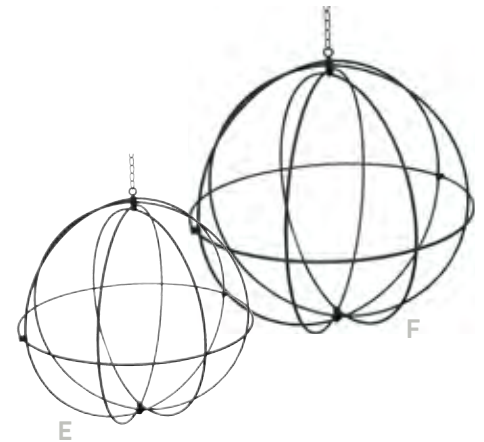

GLOBE HOLDER & PLANT STAND

COLLECTION

Elegant designs to show off your hanging baskets and planters. Stable metal construction with powder coat finish.

Corkscrew Globe Holder

Holds 8" to 12" Globes

A **CSGH** 4/pk 7" Tall

Corkscrew Plant Stand

Holds 10" to 12" Globes or Hanging Baskets

B **CSPS20** 6/pk 20" Tall

Aura Globe Hanger or Stand

Holds 10" Globes

C **AHGH20** 4/pk 28" Tall

Aura Hanging Plant Holder

For hanging plants.

D **AHPS50** 3/pk 50" Tall

Aura Folding Wire Sphere

Holds up to 12" Stainless Steel Globes

E **MWS14** 6/pk 14" Diameter

Holds up to 12" Stainless Steel Globes

F **MWS20** 6/pk 20" Diameter

Aura Sphere Holder

Free with Purchase of MWS14 or MWS20

G **ASH** 6/pk 14" Diameter

F

Sphere not included