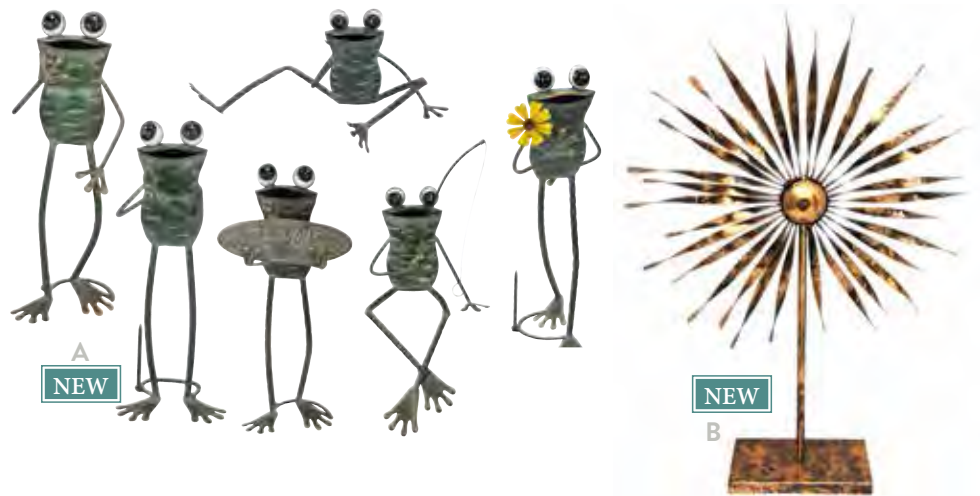

GARDEN DÉCOR

COLLECTION

Frog Garden Décor

(A) FGDA 12/pk Avg 17" Tall NEW

Copper Sun Garden Stake

(B) MCSG29 4/pk 29" Tall NEW

Angel Planter & Globe Holder

(C) APGH 1/pk 18" Tall

Chillaxin' Frogs Assortment

(D) CHLXF 8/pk 7.5" Tall

Froggin' Around

(E) FAS 2/pk 16.5" Tall

Moss Garden Angels

(F) MGA 4/pk 16" Tall/Wide

Moss Turtle

(G) MTS 2/pk 12.5" Wide

Kaleidoscope Rainbow Stake Assortment

Includes
12ea: 2.5in Bug on 21" Stake
12ea: 3" Bug on 23.5" Stake
12ea: 4" Bug on 26.5" Stake

(H) DF23SML 1/pk Dragonfly

(I) RB23SML 1/pk Butterfly

Flower Wheels

Assorted Colors: Orange, Blue & Yellow

(J) MFW2050 3/pk 20" Diam x 50" High

(J) MFW2455 3/pk 24" Diam x 55" High

Wine Bottle Chandelier

(K) WBC 4/pk 13" Diameter

Wine Bottle Tree

(L) WBT 1/pk 24" Tall