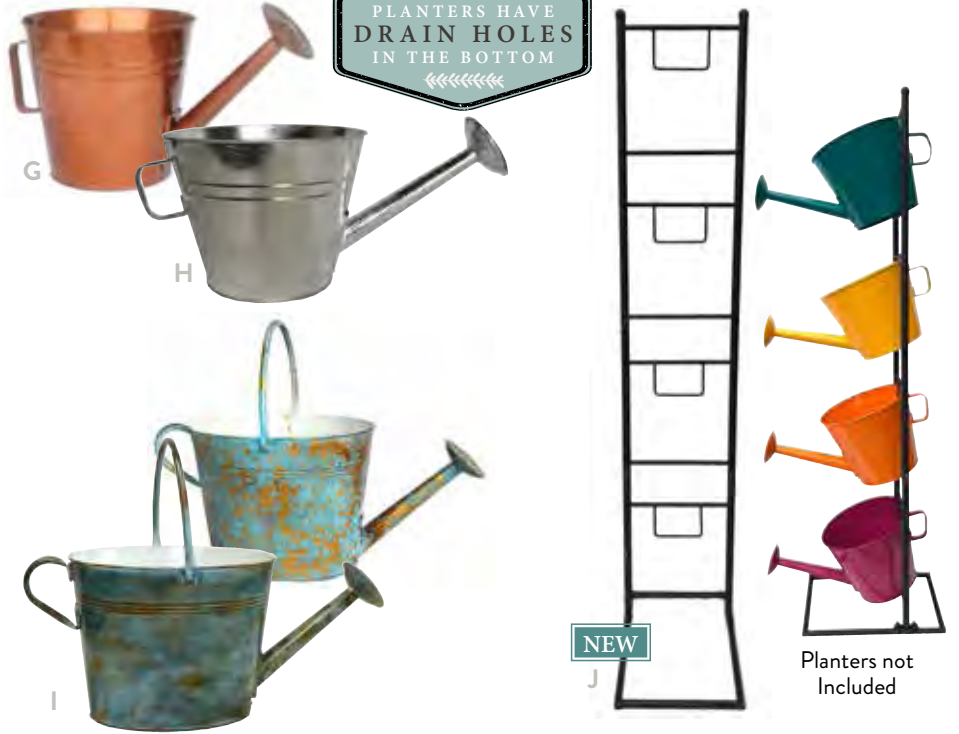

Ladder Planter Stand
Black Finish
J LPS 2/pk 56" Tall **NEW**