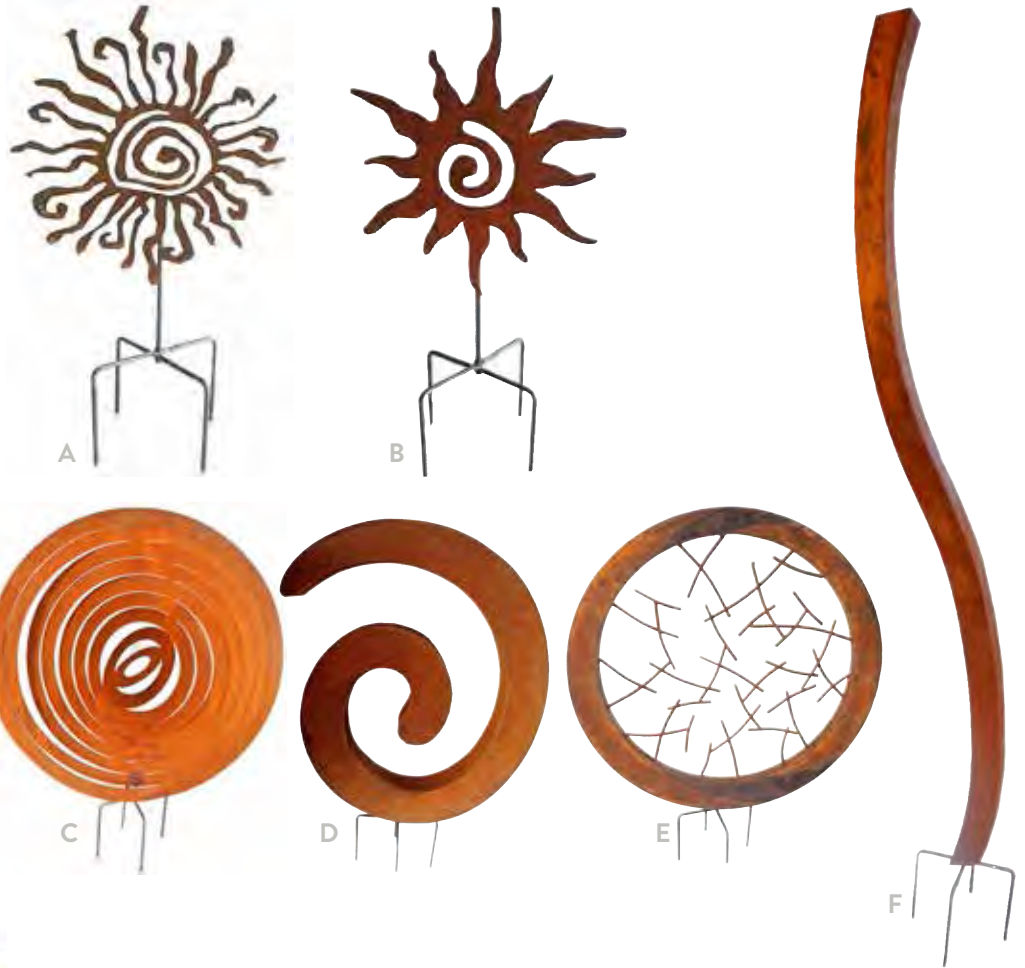

(D) SHC 6/pk

NEW

Solar Ringed Chandelier

(E) SRC 6/pk

NEW

Rechargeable solar string lights are the perfect accent for plants, shrubs, gazing globes, porches or patios. Static or flashing function.

LED Solar Light String - 22" Long String Clear

(F) SSL50 12/pk 50 Lights
SSL100 12/pk 100 Lights

Clear - Butterfly & Dragonfly

(G) SSL35BD 20/pk 35 Lights

Clear - Stars & Flowers

(H) SSL35SF 20/pk 35 Lights

RUSTED STUFF COLLECTION

Rusted Stuff Garden Stakes

- (A) Fun Sun on Stake/Hanger
RFSSW15 2/pk 15" Wide
- (B) Sunburst on Stake/Hanger
RSBSW15 2/pk 15" Wide
- (C) Hoops
RSH 2/pk 29.5" Tall
- (D) Swirl
RSS 2/pk 26.5" Tall
- (E) Twigs
RST 2/pk 29" Tall
- (F) Curvy
RSC 2/pk 48" Tall