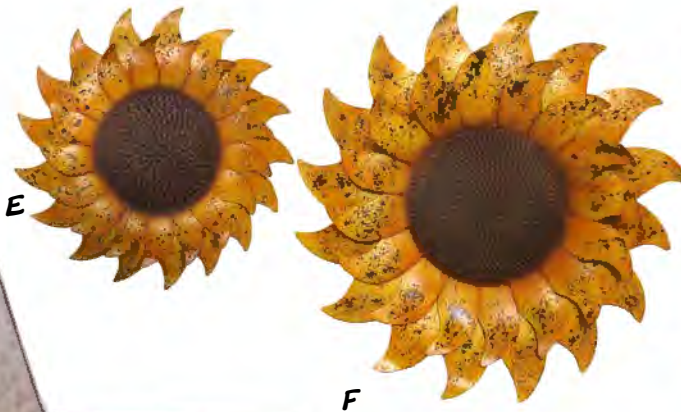

VERDIGRIS FLOWERS

D 3 Assorted Styles
MVF 6/pk 14"

YELLOW SUNFLOWER

E MYSF16 4/pk 16" Diameter

F MYSF29 2/pk 29" Diameter

GALVANIZED STAR

G MKDST48 1/pk 48" Tall

GALVANIZED TREE WITH WOOD FRAME