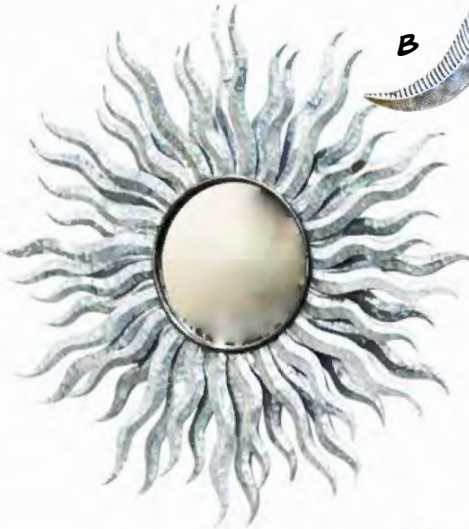

B MBG46 2/pk 46" Diameter

NEW! SUN WITH STARS

C Includes 2 Styles
MSUST36 4/pk 36" Diameter

COLORFUL METAL SUNS

D Includes 3 Assorted Styles
MCS17 6/pk 17" Diameter

MULTI-COLOR SUN FACE

E MMCS32 3/pk 32" Diameter

E

D

CELESTIAL WALL ART

A
NEW!

B

C
NEW!

D

E