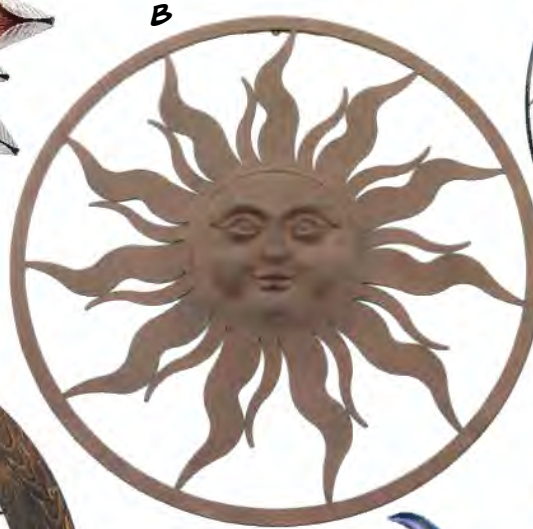

BEST SELLERS WALL DECOR

A

B

C

D

E

SUN WITH FOLDED RAYS

A MSFR31 4/pk 31" Diameter

SUN WITH CIRCLE FRAME

B MSR37 3/pk 37.5" Diameter

SUNFACE RAY WITH RING

C MSRR42 2/pk 42" Diameter

SUNFACE WITH METAL WOOD FINISH

D MWFS36 3/pk 36" Diameter

VERDIGRIS SUN WITH OPEN RAYS

E MVS43 3/pk 43" Diameter

ANTIQUED WHITE BUTTERFLY

With Turquoise Stones
F MTSBF26 4/pk 26" Wide

ANTIQUED WHITE DRAGONFLY

With Turquoise Stones
G MTSDf27 4/pk 27" Wide

WALL ART BEST SELLER BONUS BUY

53pc Assortment -

Bonus Buy Save 10%

4ea	39" Antiqued Blue Compass	MABC39
6ea	30" Flowers with Stems	MFWS30
4ea	27" Galvanized Tree	MGT27
3ea	27" Half Circle Compass	MHCC27
1ea	48" Galvanized Star	MKDST48
4ea	31" Sun with Folded Rays	MSFR31
3ea	37.5" Sun w/Circle Frame	MSR37
2ea	42" Metal Sunface w/Ring	MSRR42
4ea	26" Antiqued White Butterfly	MTSBF26
4ea	27" Antiqued White Dragonfly	MTSDf27
6ea	14" Verdigris Flower	MVF
3ea	43" Verdigris Sun w/Open Rays	MVS43
3ea	36" Metal Wood Finish Sun Face	MWFS36
4ea	16" Yellow Sunflower	MYSF16
2ea	29" Yellow Sunflower	MYSF29
	MWDBB20 1/pk	

F

G