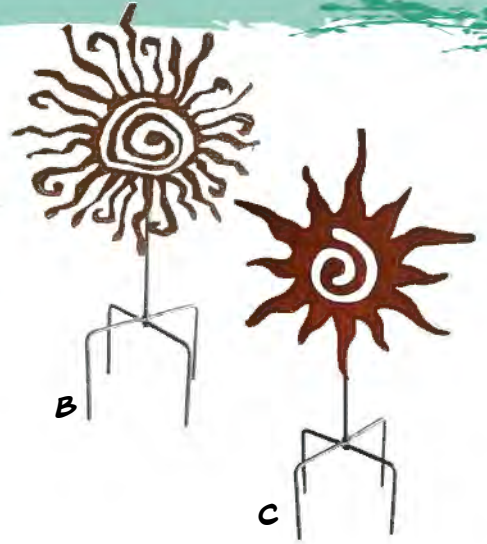

MOSS TURTLE

E **MTS** 2/pk 12.5" Wide

COPPER SUN GARDEN STAKE

- A** Includes Base
MCSG29 4/pk 29" Diameter

RUSTED STUFF GARDEN STAKES

- B** Fun Sun on Stake/Hanger
RFSSW15 2/pk 15" Wide
- C** Sunburst on Stake/Hanger
RSBSW15 2/pk 15" Wide

NEW! PEACOCK & FLAMINGO YARDSTAKES WITH GLASS GLOBES

- D** Assorted Styles
GSPF30 6/pk 30" Tall

NEW! SPINNING SUNS ON STAKES

- E** 2 Styles
MSPIN31 4/pk 31" Diameter

NEW!
E

NEW!
D

BUTTERFLY & DRAGONFLY WALL DECOR