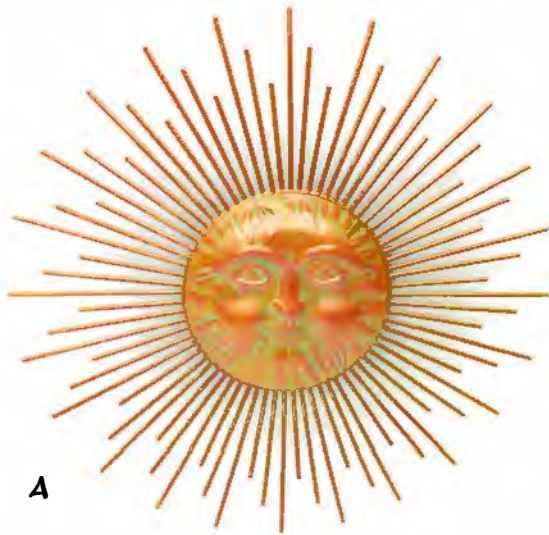

A

NEW!
B

NEW!
C

METAL ROD COPPER SUN FACE

A MRCS33 3/pk 32" Diameter

NEW! BLUE & GOLD SUN

B MBG46 2/pk 46" Diameter

NEW! SUN WITH STARS

C Includes 2 Styles
MSUST36 4/pk 36" Diameter

COLORFUL METAL SUNS

D Includes 3 Assorted Styles
MCS17 6/pk 17" Diameter

MULTI-COLOR SUN FACE

E MMCS32 3/pk 32" Diameter

E

D