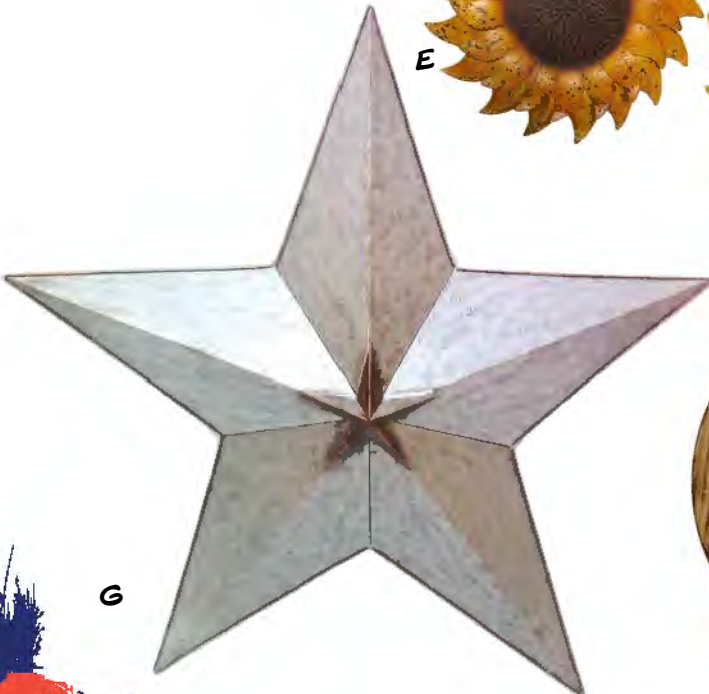

VERDIGRIS FLOWERS

D 3 Assorted Styles
MVF 6/pk 14"

YELLOW SUNFLOWER

E MYSF16 4/pk 16" Diameter

F MYSF29 2/pk 29" Diameter

GALVANIZED STAR

G MKDST48 1/pk 48" Tall

GALVANIZED TREE WITH WOOD FRAME