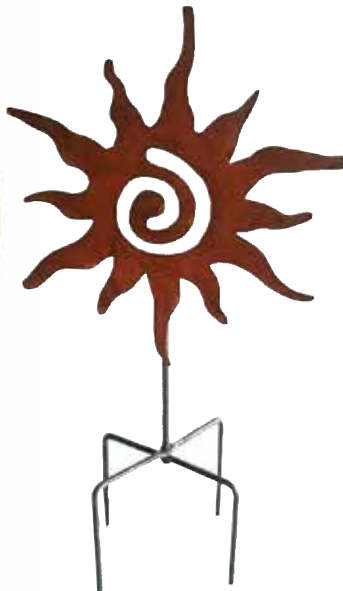

RSS

RSBSW15