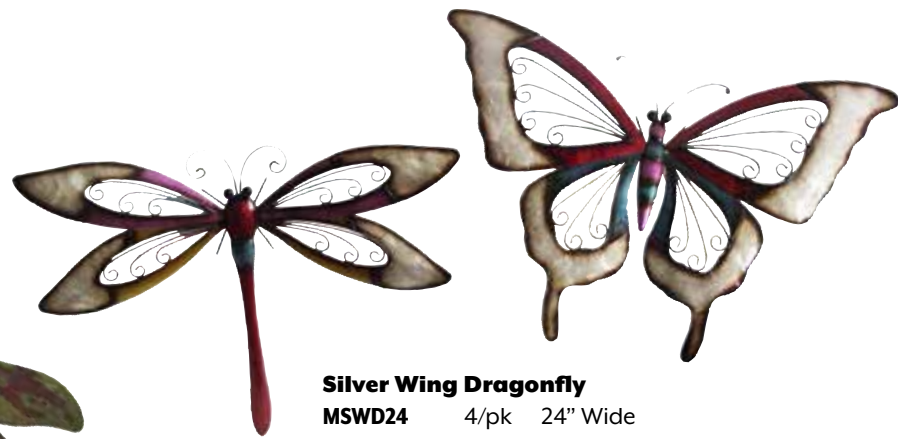

Silver Wing Dragonfly

MSWD24 4/pk 24" Wide

Silver Wing Butterfly

MSWB23 4/pk 23" Wide