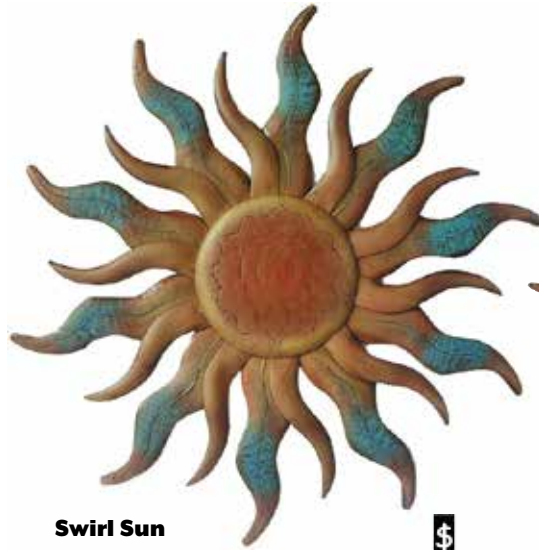

Celestial decor with many trendy and attractive designs for anyone's taste.

Garden Wall Decor Hanging Stand
GHS 4/pk

Compass Wall Hanger
MCOMP27 3/pk 27"

Multi Color Sun
MCS46 2/pk 46" Diameter

Multicolor Sun
MMCS32 3/pk 32" Dia.

Swirl Sun
MCSS36 3/pk 36" Diameter

Flaming Sun Face
MFS36 3/pk 36" Dia.

Metal Rod Copper Sun ★New
MRCS33 3/pk 32" Dia.

BONUS BUY

Metal Celestial Wall Art Over \$50 Retail

ITEM # MCWA05018

- 4ea GHS Garden Wall Decor Hanger Stand
- 3ea MCOMP27 27" Compass Wall Hanger
- 2ea MCS46 46" Multi-Color Sun
- 3ea MCSS36 36" Swirl Sun
- 3ea MFS36 36" Flaming Sun Face
- 3ea MMCS32 32" Multi-Color Sun
- 3ea MRCS33 33" Metal Rod Copper Sun
- 3ea MRSF35 35" Rusted Sunface
- 3ea MSMSN30 30" Metal Sun Moon Spiral Nails
- 3ea MSR37 37.5" Sun with Circle Frame
- 2ea MSRR42 42" Metal Sunface Ray with Ring
- 3ea MWFS36 36" Metal Wood Finish Sun Face