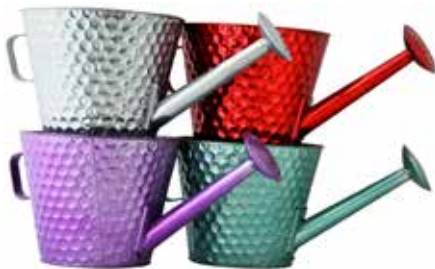

Embossed Collection

Silver, Red, Purple, Teal
10" Planters **KDWC10EM** 12/pk