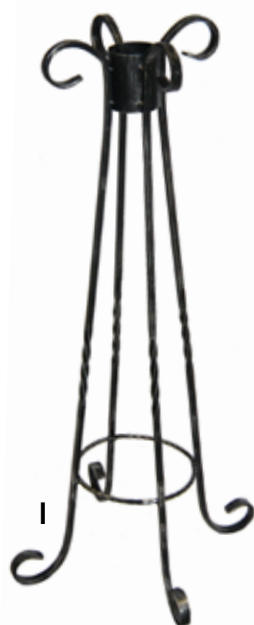

- VWGS-L Large 17.75" Tall Stand

- VWGS-S Small 12" tall Stand

H - Antique White Scroll Base Globe Holder

GSSB30 4/pk 30" Tall ★New

I - Antique Silver Twisted Globe Stand

ASTGH30 2/pk 30" Tall

Holds 10" to 12" globes.

E

F

G

H

I

J

Designed to hold various sized gazing globes and add a decorative flare to your yard or garden. Globes are sold separately.

Glass Starburst Globe Stand

GLGS 1/cs 12.5" Diam 
 Holds 10" globes.

Corkscrew Globe Holder

CSGH 4/pk 7" Tall
 Holds 8" to 12" globes.

Aura Folding Wire Sphere

MWS14 6/pk 14" 
 MWS20 6/pk 20" 

Aura Sphere Holder

ASH 6/cs 14" 

AVAILABLE
 IN 3 SIZES
 40" . 50" . 60"