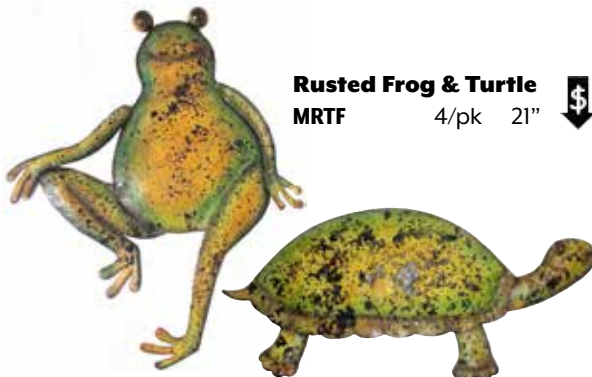

Rusted Frog & Turtle

MRTF 4/pk 21" ↓