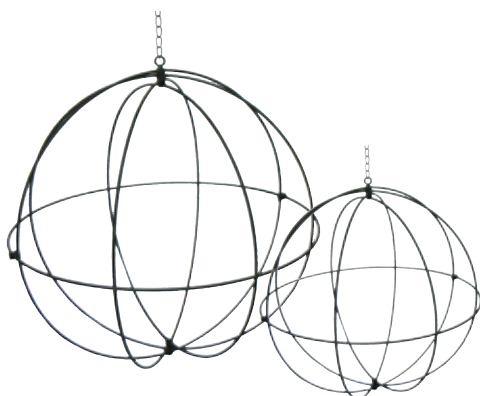

- VWGS-L Large 17.75" Tall Stand

- VWGS-S Small 12" tall Stand

H - Antique White Scroll Base Globe Holder

GSSB30 4/pk 30" Tall ★New

I - Antique Silver Twisted Globe Stand

ASTGH30 2/pk 30" Tall

Holds 10" to 12" globes.

J - Verdigris Globe Stand

SGS30 4/pk 30" Tall

Holds 10" to 12" globes.

A

3 Piece Assortment

C

B

D

E

F

G

H

I

J

Designed to hold various sized gazing globes and add a decorative flare to your yard or garden. Globes are sold separately.

Glass Starburst Globe Stand

GLGS 1/cs 12.5" Diam 
 Holds 10" globes.

Corkscrew Globe Holder

CSGH 4/pk 7" Tall
 Holds 8" to 12" globes.

Aura Folding Wire Sphere

MWS14 6/pk 14" 
 MWS20 6/pk 20" 

Aura Sphere Holder

ASH 6/cs 14" 

AVAILABLE
 IN 3 SIZES
 40" . 50" . 60"