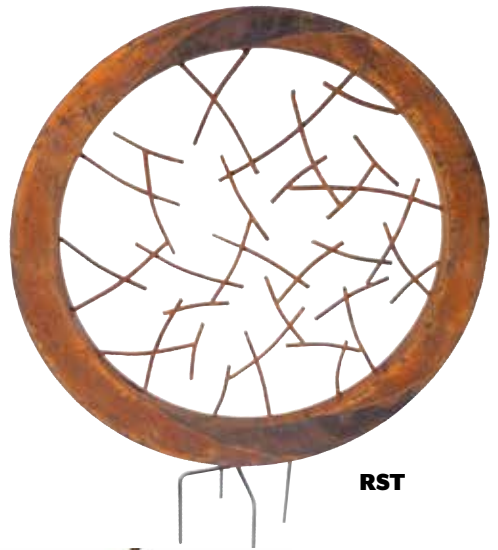

- 4ea **GHS** Garden Wall Décor Hanger Stand
- 4ea **MBFS3** Metal Butterfly Set of 3
- 4ea **MBS3** Metal Butterflies
- 4ea **MCBF28** 28" Metal Colorful Butterfly
- 4ea **MCDF30** 30" Metal Colorful Dragonfly
- 4ea **MDS3** Metal Dragonflies
- 4ea **MMCB23** 23" Multi Color Butterfly
- 4ea **MMCD24** 24" Multi Color Dragonfly
- 4ea **MRBF21** 21" Metal Rusted Butterfly
- 4ea **MRDF25** 25" Metal Rusted Dragonfly
- 4ea **MRMB21** Rusted Metal Butterfly
- 4ea **MRMD21** Rusted Metal Dragonfly
- 4ea **MSWB23** 23" Silver Wing Butterfly
- 4ea **MSWD24** 24" Silver Wing Dragonfly
- 4ea **MWB22** 22" Wire Butterfly
- 4ea **MWD22** 22" Wire Dragonfly

Save with Bonus Buy Discount, See Price list for details!

Rusted Stuff Collection

Eye catching landscaping accents in our popular rusted finish.

RSC

RSF

RSH

RSS

RST

RSO

RSBSW15

RFSSW15

- Rusted Stuff - Curvy**
RSC 2/pk 48" Tall ↓ \$
- Rusted Stuff - Flame**
RSF 2/pk 27.5" Tall ↓ \$
- Rusted Stuff - Hoops**
RSH 2/pk 29.5" Tall ↓ \$
- Rusted Stuff - Orbit**
RSO 2/pk 23.5" Tall ↓ \$
- Rusted Stuff - Swirl**
RSS 2/pk 26.5" Tall ↓ \$
- Rusted Stuff - Twigs**
RST 2/pk 29" Tall ↓ \$
- Rusted Stuff - Sunburst on Stake or Wall Hanger**
RSBSW15 2/pk 15" ↓ \$
- Rusted Stuff - Fun Sun on Stake or Wall Hanger**
RFSSW15 2/pk 15" ↓ \$