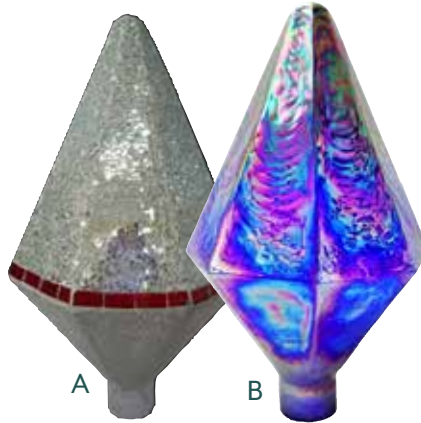

Glass Gazing Globe
Best Seller Assortment

GBDSSA18 - 37pc Assortment

Glass Globe Display Stand Starter Assortment with Free Rack (36 Globes) Display rack holds 13 globes. *Globes vary from what is shown, globe assortment available on Price list.