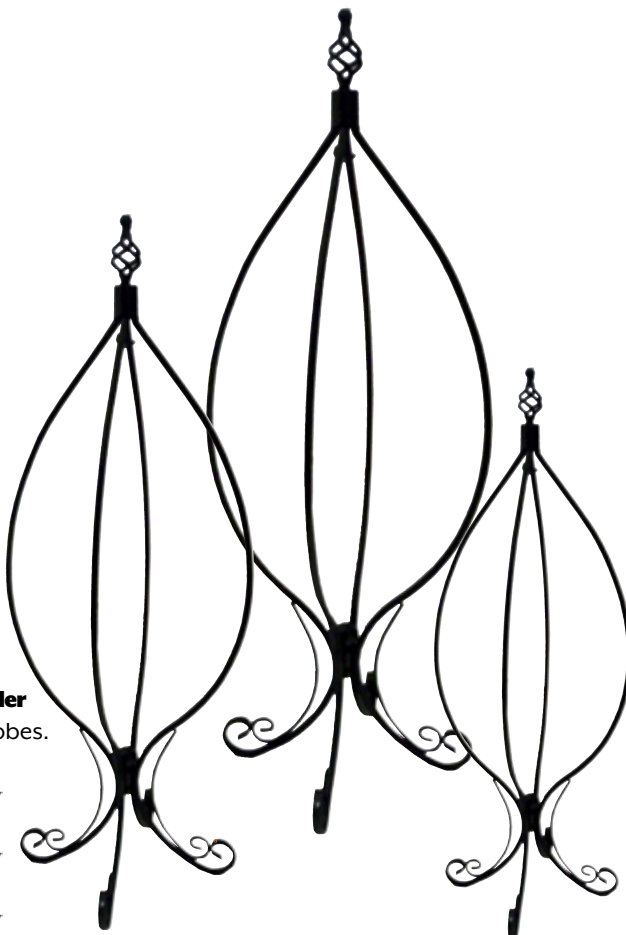

E

F

G

H

I

J

Designed to hold various sized gazing globes and add a decorative flare to your yard or garden. Globes are sold separately.

Glass Starburst Globe Stand

GLGS 1/cs 12.5" Diam 
 Holds 10" globes.

Corkscrew Globe Holder

CSGH 4/pk 7" Tall
 Holds 8" to 12" globes.

Aura Folding Wire Sphere

MWS14 6/pk 14" 
 MWS20 6/pk 20" 

Aura Sphere Holder

ASH 6/cs 14" 

AVAILABLE
 IN 3 SIZES
 40" . 50" . 60"

Aura Hanging Globe/Plant Holder

For hanging plants or gazing globes.

40" Tall - Antique Bronze 
 AHPS40 3/pk
50" Tall - Antique Bronze 
 AHPS50 3/pk
60" Tall - Antique Bronze 
 AHPS60 3/pk

Metal Plant Stands

Elegant designs to show off your hanging baskets and planters. Stable metal construction. Designed to hold a 10" to 12" hanging basket and/or gazing globes.

Corkscrew Plant Stand
CSPS20 6/pk 20" Tall

Folding Metal Stand 
BFMS20 6/pk 20" Tall