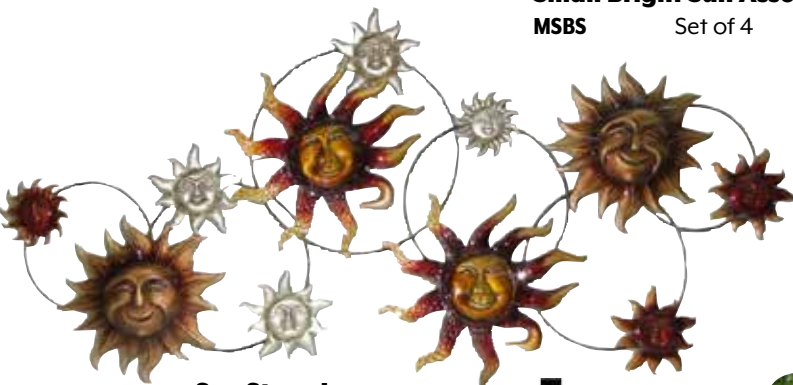

Red, White & Blue Stars - Set of 3
MRWBS Set of 3
Red 12", White 8.5", Blue 17"

Small Bright Sun Assortment - Set of 4
MSBS Set of 4

Solar Sun Face Assortment with Solar Lights ↓
MSOSU18 4/pk 18"

Sun Strand ↓
MSS40 3/pk 40" Wide