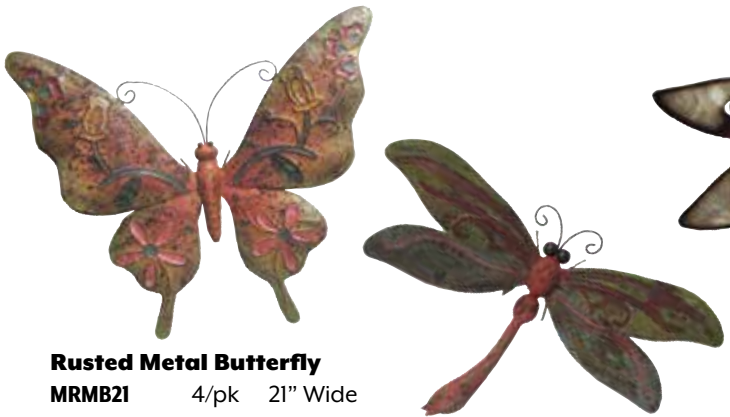

Metal Rusted Butterfly ★New

MRBF21 4/pk 21" Wide

Metal Rusted Dragonfly ★New

MRDF25 4/pk 25" Wide

Metal Butterfly Set of 3

MBFS3 4/pk

Small - 5.5", Medium 8" and Large 11.5"

Rusted Metal Butterfly