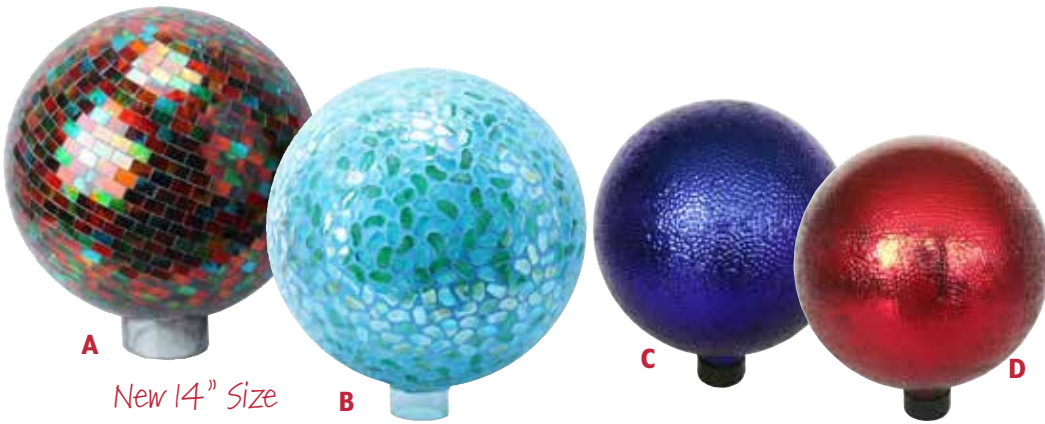

8" Globe Assortment - ASST0816 12/pk

Assorted: 2ea - Rainbow (RNB08), Blue (BLU08), Gold (GLD08), Purple (PRP08), Red (RED08), Turquoise (TSD08)

Decorative Glass Globe Collection

Beautiful collection of blown glass globes that create a wonderful addition to any garden or landscape. Available in multi-colors and mosaic styles. Most globes are available only in a 10" diameter. New for 2018, a few styles are now available in a larger 14" globe.

Mosaic Glass - Pearl Pink GLMPPI02 2/pk 10"

10% of the sales on this item will be donated to the Breast Cancer Research Foundation

Decorative Glass Globe Collection

Beautiful collection of blown glass globes that create a wonderful addition to any garden or landscape. Available in multi-colors and mosaic styles. Most globes are available only in a 10" diameter. New for 2018, a few styles are now available in a larger 14" globe.