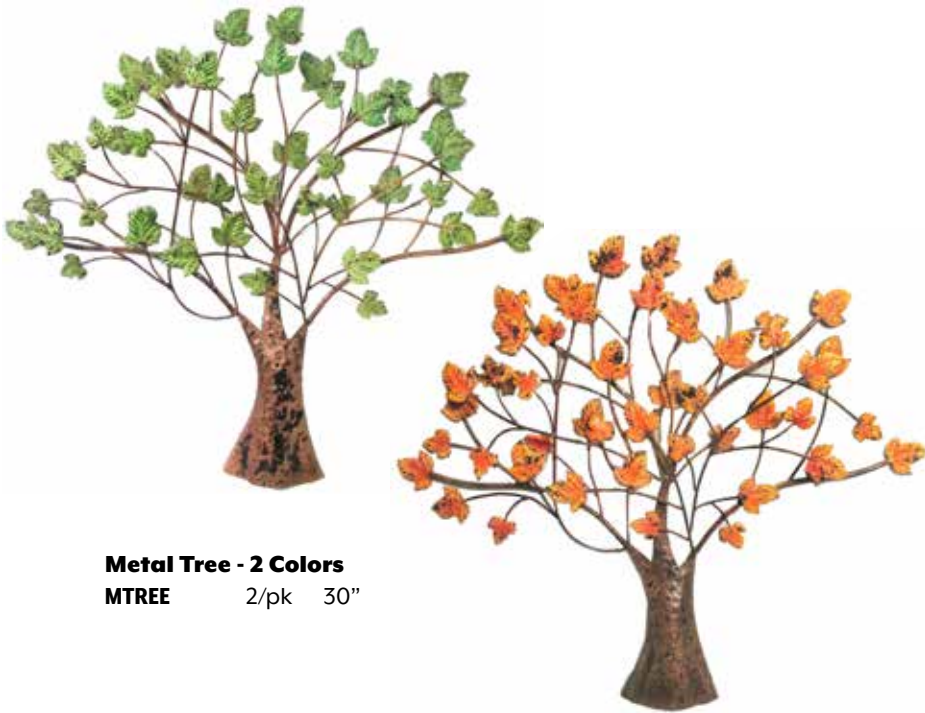

Metal Bugs & Stuff Collection Continued

Unique metal wall decor. Ideal for indoor or outdoor display.

Metal Tree - 2 Colors
MTREE 2/pk 30"