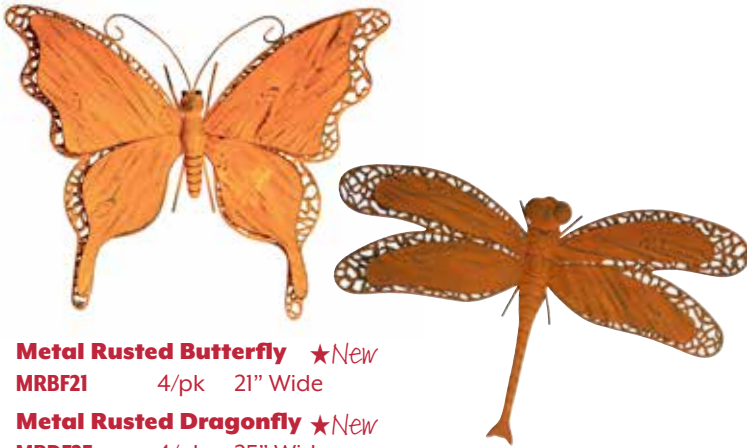

Metal Colorful Dragonfly ★New
MCDF30 4/pk 30" Wide

Multicolor Butterfly
MMCB23 4/pk 23" Wide

Multicolor Dragonfly
MMCD24 4/pk 24" Wide

Metal Butterfly & Dragonfly Collection

Unique metal wall decor. Ideal for indoor or outdoor display.