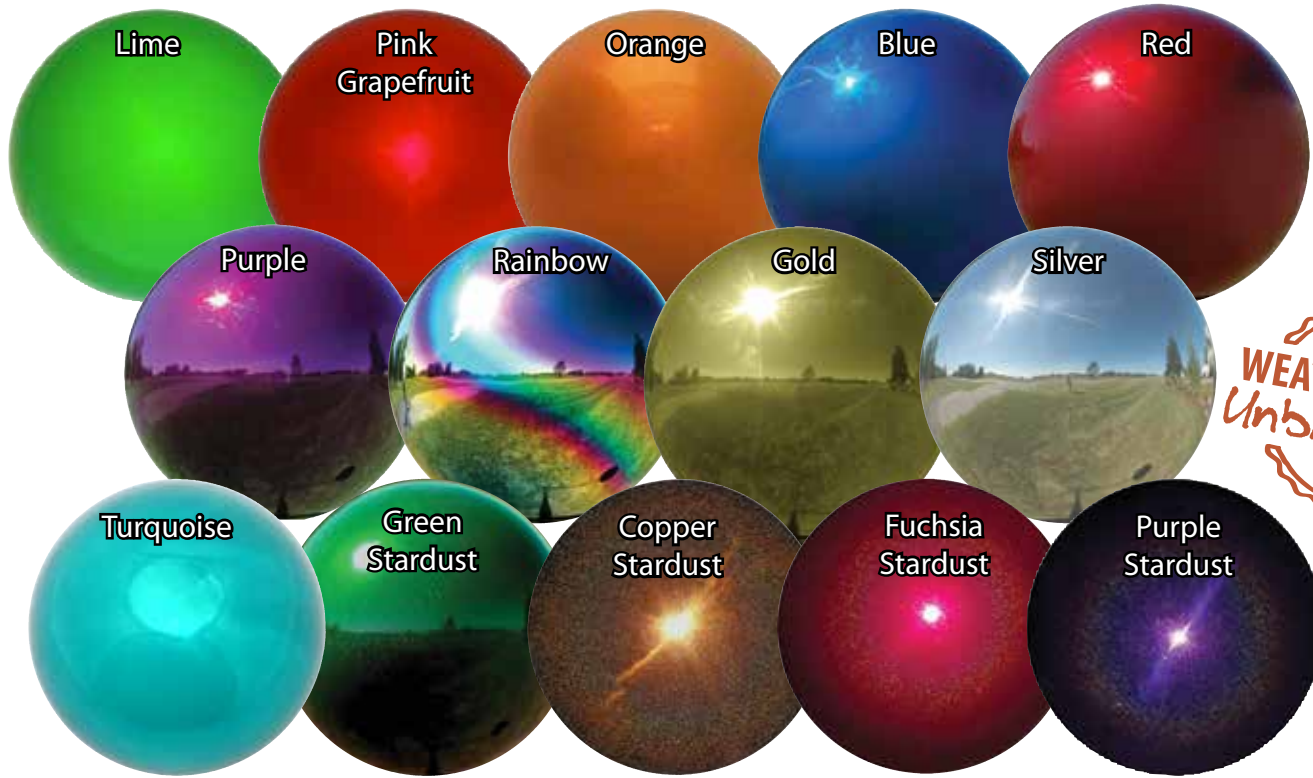

H

BONUS BUY

Made in USA Bonus Buy

ITEM # USABB ★New

- 2ea USACHF 26" Heart Corrugated USA Flag
- 2ea USACMB 24.5" Corrugated Monarch Butterfly
- 2ea USACRF 26x18 Corrugated Rectangular USA Flag
- 2ea USACUS 26x18 Corrugated United States
- 2ea USAPR 16x21 Porch Rules
- 2ea USAWTC 16x21 Welcome To The Cabin
- 2ea USAWTG 16x21 Welcome To The Garden
- 2ea USAWTL 16x21 Welcome To The Lake

**Save with Bonus Buy Discount,
See Price list for details!**

Stainless Steel Globe Collection

Our steel globes are unbreakable and weatherproof. Available in sizes from 2" up to 20" diameter. Colored in Michigan and are guaranteed not to chip, peel or fade. All globes 4" and larger can be ordered in eaches. Makes a great accent for the garden or landscape.

WEATHER PROOF
Unbreakable

Solid Color Finish Gazing Globes

Color	4"	6"	8"	10"	12"	16"*	20"*
Lime				LIM10		COL16	COL20
Pink Grapefruit				PGF10		COL16	COL20
Orange				ORG10		COL16	COL20
Blue	BLU04	BLU06	BLU08	BLU10	BLU12	COL16	COL20
Red	RED04	RED06	RED08	RED10	RED12	COL16	COL20
Purple	PRP04	PRP06	PRP08	PRP10	PRP12	COL16	COL20
Gold	GLD04	GLD06	GLD08	GLD10	GLD12	COL16	COL20
Silver	SIL04	SIL06	SIL08	SIL10	SIL12	SIL16	SIL20
Rainbow	RNB04	RNB06	RNB08	RNB10	RNB12		
Turquoise	TSD04	TSD06	TSD08	TSD10	TSD12	COL16	COL20