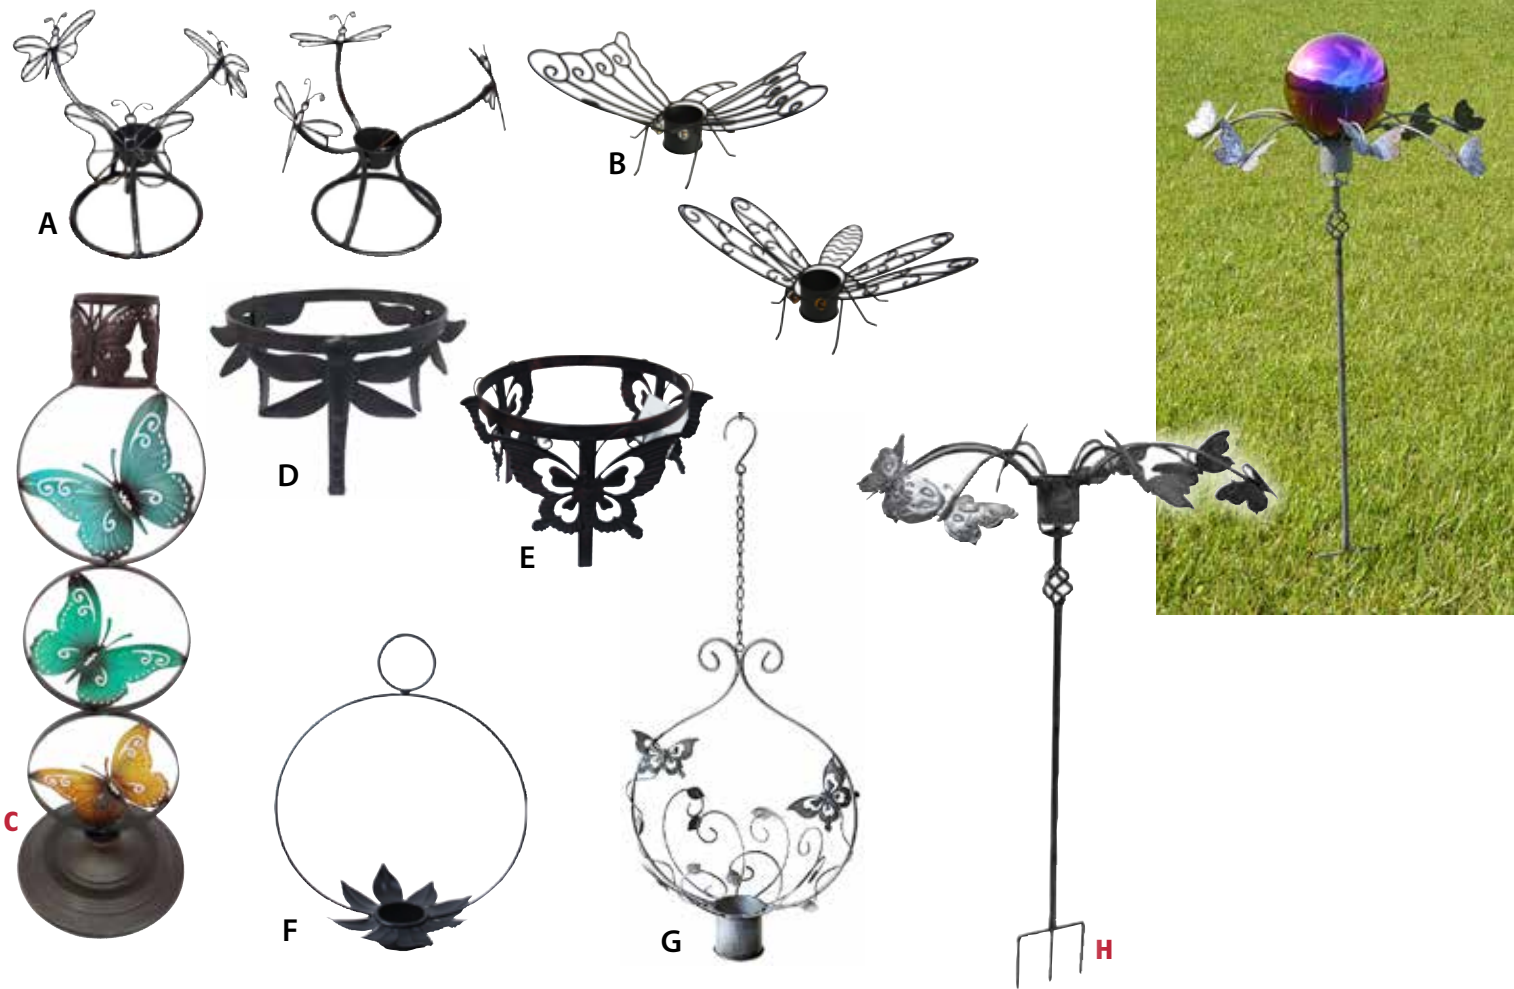

G - Spiral Column Globe Holder

SCGH16 2/pk 16" Tall
 Holds 10" to 12" globes.

H - Reversible Column Globe Stand

RGBS21 2/pk 21" Tall \$
 Holds 8" to 12" globes.

I - Vine Globe Stand

VGS 1/pk 18" Tall
 Holds 10" to 12" globes.

J - Moon Man Globe Holder

MMGBS 1/pk 21" Tall
 Holds 10" to 12" globes.

#1 Globe Holder

For 10" Diameter Globes \$

K - 1U10

2/pk 20" Tall
 For 4" Diameter Globes

L - 1U4

4/pk 7.5" Tall

Resin Sun Globe Holder
 For 6" to 8" Diameter Globe
SGH68 4/pk 9" Diameter

Resin Sunflower Globe Holder
 For 6" to 12" Diameter Globes
SFGH 2/pk 12" Diam

Low Rise Globe Holder
 For 6" to 12" Diameter Globes
CLRGP 4/pk

Classic Round Globe Holder
 For 6" to 12" Diameter Globes
CRGH 4/pk 8" Diam
 Includes 2 of each color in a pack.

Designed to hold various sized gazing globes and add a decorative flare to your yard or garden. Globes are sold separately.