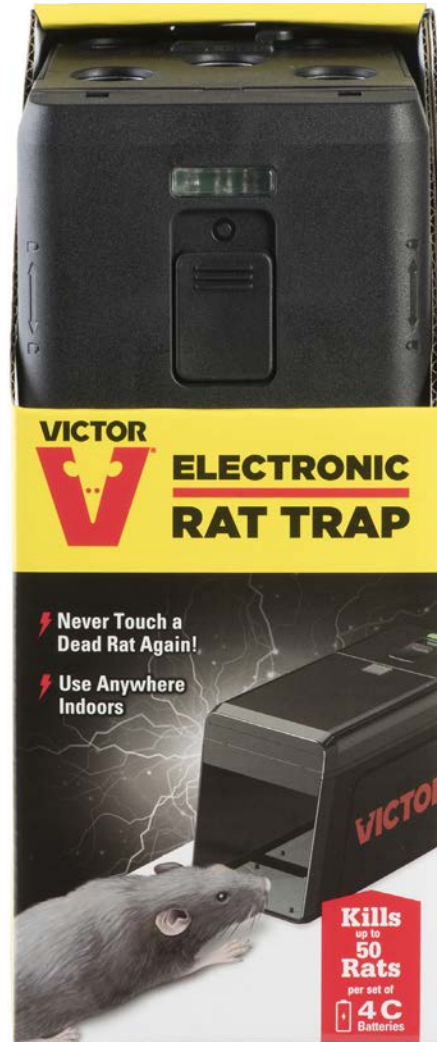

ELECTRONIC TRAPS FOR RATS

Electronic Rat Trap

M241

4 PER CASE

- High-voltage shock kills rodent
- Bait, place, turn on, and empty
- Kills 1 rat per setting
- Kills up to 50 rats per set of batteries
- No Touch, No See™ experience
- Indoor use only
- No chemicals or poisons, use with caution around children and pets
- Trap is reusable or disposable
- Requires 4 "C" batteries (not included)