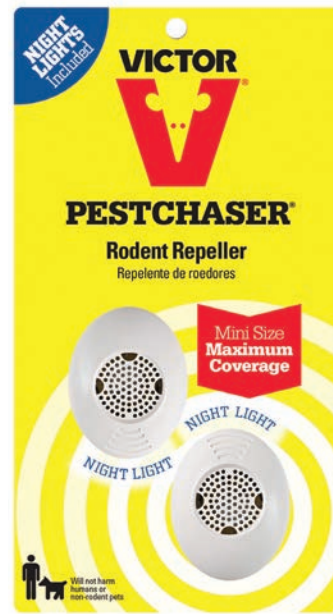

Mini PestChaser® with Nightlights - 2 Pack

M752SN SHELF DISPLAY 6 PER CASE

- BONUS FEATURE: A built-in night light provides a soft glow in the dark
- Ideal for average-size rooms like living rooms, bedrooms, dining rooms, kitchens, etc.
- Mini-size, discreet design
- High frequency ultrasonic sound repels rodents
- PestChaser® emits ultrasonic sound at varying volumes (peaking at 100dB) and varying frequencies (ranging from 32 to 62 kHz)
- This technology prevents rodents from becoming accustomed to the ultrasound
- PestChaser® uses less than a penny a day in energy costs
- Plugs into any wall outlet
- No chemicals or poisons
- Cannot be heard by humans and non-rodent pets
- Use anywhere indoors
- Rodent activity is reduced in 6-10 days