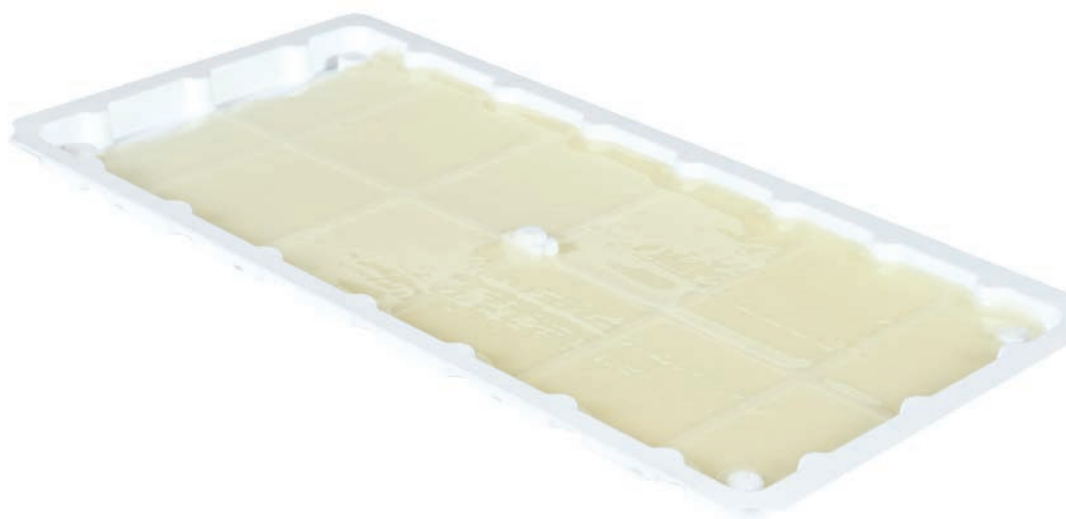

GLUE TRAYS FOR RATS AND MICE

Hold-Fast® Glue Tray - 2 Pack

M773 SHELF DISPLAY 12 PER CASE

- Victor® proprietary glue formula
- Tray design and glue surface catches rats and holds them securely
- No setting or baiting required, just place and catch
- No chemicals or poisons, can be used around children and pets
- Disposable
- Made in the U.S.A.