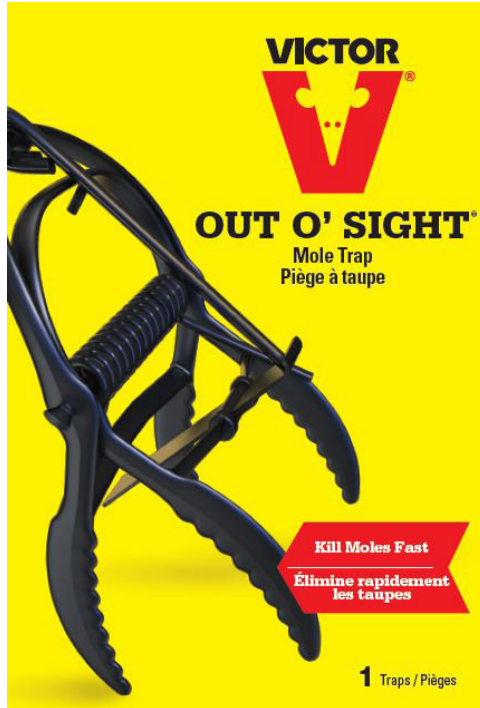

## Fast-Kill® Brand Refillable Bait Station - 1 Refillable Bait Station - 20 Bait Refills

**M920 SHELF DISPLAY 6 PER CASE**

- Includes: 20 bait refills, 1 refillable bait station, 2 gloves
- Active Ingredient: Bromethalin
- Powerful single-feed non-anticoagulant
- Easy to use: place near sign of rodent activity
- Ideal for quick-knock down for rodent populations
- Unique formulation—rodents will stop feeding after eating a lethal dose
- Lowest risk of secondary poisoning
- Pre-shaped gnaw edges derived from rodent feeding patterns
- Made with high-quality, bakery-grade ingredients
- For indoor use only
- Approved for use in all 50 states
- Made in the U.S.A. 

## OUT O' SIGHT® Mole Trap

0631 12 PER CASE

- Professionals' mole trap of choice
- Weather-resistant iron jaws for superior strength and durability
- Can be used in all soil types and even performs well in sandy soil
- Fully assembled
- Equipped with a safety clip for secure operation
- Each trap is hand-tested to ensure the highest quality
- Moving parts are completely below the ground surface, safely away from children and pets
- Setting levers included
- No chemicals or poisons
- Reusable