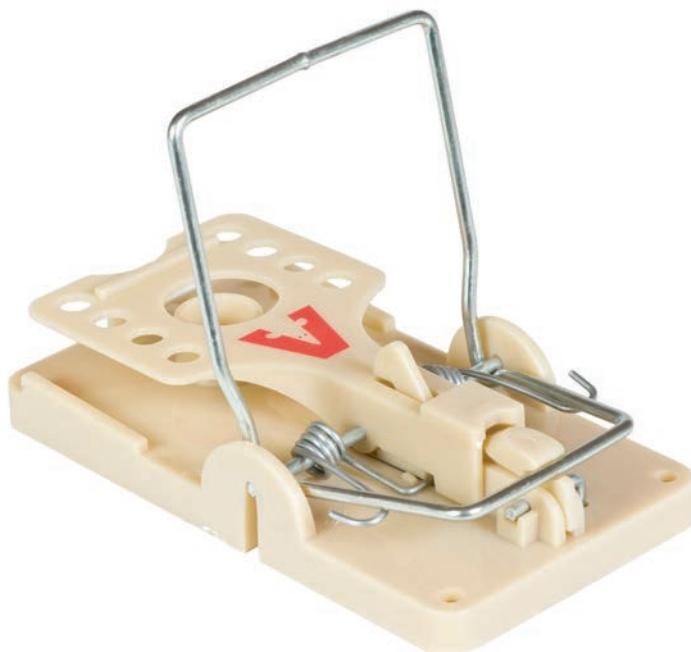

## Tri-Kill™ Mice Trap

**M944 SHELF DISPLAY 6 PER CASE**

- Three traps in one unit
- Bait, place and set by pressing each setting lever down until stationary
- Large bait trough provided
- Bait trough placement eliminates possibility of bait theft
- One flat side for intuitive placement
- Use anywhere indoors or outdoors
- No chemicals or poisons, can be used around children and pets
- Trap is reusable or disposable

## Power-Kill™ Rat Trap - 1 Pack

**M144 SHELF DISPLAY 6 PER CASE**

- Ideal for runway trapping
- High-Impact Kill Bar™ for a quick, humane kill
- Large bait trough for easy baiting
- Set and release with just one click
- Large trip pedal is easily activated by rat
- Use anywhere indoors or outdoors
- No chemicals or poisons, can be used around children and pets
- Trap is reusable or disposable

## Power-Kill™ Rat Trap - 2 Pack

**M144-2 SHELF DISPLAY 6 PER CASE**

- Ideal for runway trapping
- High-Impact Kill Bar™ for a quick, humane kill
- Large bait trough for easy baiting
- Set and release with just one click
- Large trip pedal is easily activated by rat
- Use anywhere indoors or outdoors
- No chemicals or poisons, can be used around children and pets
- Trap is reusable or disposable

# LIVE CATCH TRAPS FOR MICE