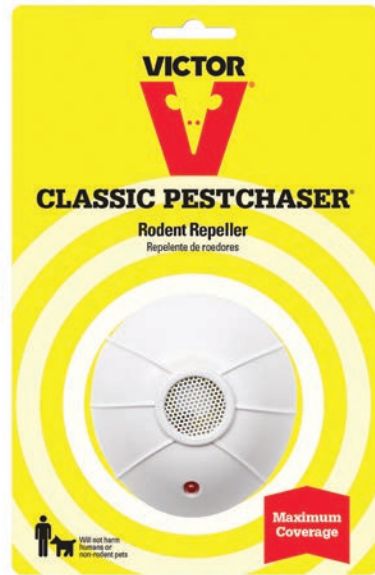

## Scent-Away™ Natural Rodent Repeller Drops™ - 3 Pack

**M803 SHELF DISPLAY 6 PER CASE**

- Mint scent repels mice
- Drop filled with 100% peppermint oil
- Easy-to-use: Pull silver foil tab to activate
- Slow release membrane emits peppermint scent evenly
- Hang, stick or place anywhere
- Humane alternative to poisons and traps
- Discreet and perfect for small indoor areas
- Ideal for enclosed spaces
- Transparent End-of-Life Indicator™ window shows when it's time to replace
- Lasts up to 60 days
- Recommended placement locations: Living areas, closets, cupboards, basement, attic, garage, shed, barn, vehicles, farm equipment, RV's, boats, etc. (Multiple drops are recommended for effective treatment of larger areas.)

# SCENT REPELLENTS FOR RODENTS

Mouse-Away™ Natural Rodent Repeller Granules - 1.75 LBS

**M806**

**6 PER CASE**

- Natural essential oil scents repel mice
- 100% biodegradable - Made with recycled paper granules infused with peppermint oil, castor oil, citronella oil and cinnamon oil
- Non-toxic and poison-free formula is a humane alternative to poisons and traps
- People and pet safe when used as directed
- Recommended placement locations: Perimeter of house, garage, shed, barn, vehicles, farm equipment, RV's, boats, etc.
- 1.75 lb bag can cover up to 100 linear feet

Mouse-Away™ Natural Rodent Repeller Granules - 3 LBS

**M807**

**6 PER CASE**

- Natural essential oil scents repel rats
- 100% biodegradable - Made with recycled paper granules infused with peppermint oil, castor oil, citronella oil and cinnamon oil
- Non-toxic and poison-free formula is a humane alternative to poisons and traps
- People and pet safe when used as directed
- Recommended placement locations: Perimeter of house, garage, shed, barn, vehicles, farm equipment, RV's, boats, etc.
- 3 lb bag can cover up to 175 linear feet

# CLASSIC RODENT REPELLERS