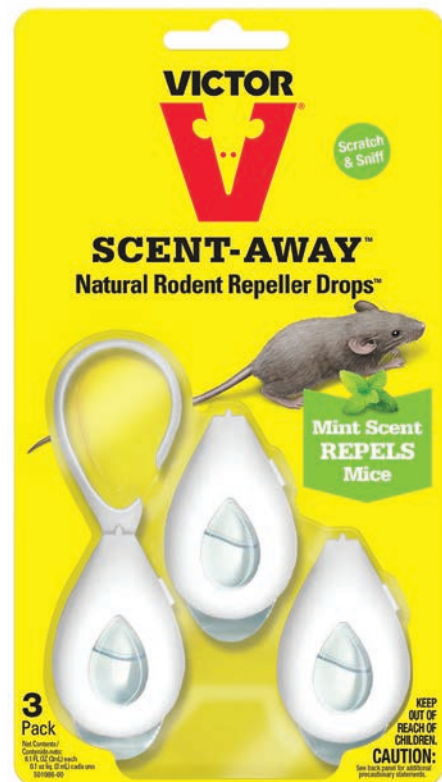

## Rat Zapper Ultra

RZU001-4

4 PER CASE

- Ideal for mice to large-size rats
- Easy to use – insert batteries, bait, turn on, place and relax
- Hands-free, No Touch, No See™ disposal reduces the “yuck” factor of a common mouse and rat trap
- Easy to clean and can be reused indefinitely – your friends and family will want to borrow (and keep!) it
- Kills 1 rat per setting
- One set of 4 “D” batteries = up to 60 kills (batteries not included)
- Battery replacement notification
- Safe and sanitary – while always wise to use caution around children and pets, there is no blood, mess, chemicals, or poisons
- 8,000-volt two-plate design delivers a shock that lasts two full minutes
- Red indicator light flashes upon kill

## Scent-Away™ Natural Rodent Repeller Packs™ - 5 Pack

**M805 SHELF DISPLAY 6 PER CASE**

- Mint scent repels mice
- Breathable pouch with granules infused with peppermint oil
- Hang or place anywhere
- Humane alternative to poisons and traps
- Discreet and perfect for small indoor areas
- Ideal for enclosed spaces
- Lasts up to 30 days
- Recommended placement locations: Living areas, closets, cupboards, basement, attic, garage, shed, barn, vehicles, farm equipment, RV's, boats, etc. (Multiple packs are recommended for effective treatment of larger areas.)