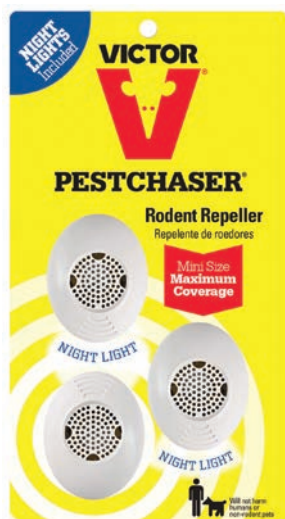

PESTCHASER® RODENT REPELLERS WITH NIGHTLIGHTS

Mini PestChaser® with Nightlights - 3 Pack

M753SN SHELF DISPLAY 6 PER CASE

- BONUS FEATURE: A built-in night light provides a soft glow in the dark
- Ideal for average-size rooms like living rooms, bedrooms, dining rooms, kitchens, etc.
- Mini-size, discreet design
- High frequency ultrasonic sound repels rodents
- PestChaser® emits ultrasonic sound at varying volumes (peaking at 100dB) and varying frequencies (ranging from 32 to 62 kHz)
- This technology prevents rodents from becoming accustomed to the ultrasonic sound
- PestChaser® uses less than a penny a day in energy costs
- Plugs into any wall outlet
- No chemicals or poisons
- Cannot be heard by humans and non-rodent pets
- Use anywhere indoors
- Rodent activity is reduced in 6-10 days