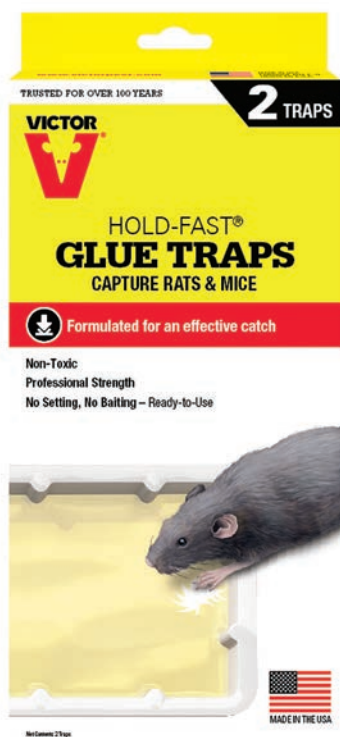

GLUE TRAYS FOR RATS AND MICE

Hold-Fast® Glue Tray - 2 Pack

M773 SHELF DISPLAY 12 PER CASE

- Victor® proprietary glue formula
- Tray design and glue surface catches rats and holds them securely
- No setting or baiting required, just place and catch
- No chemicals or poisons, can be used around children and pets
- Disposable
- Made in the U.S.A.