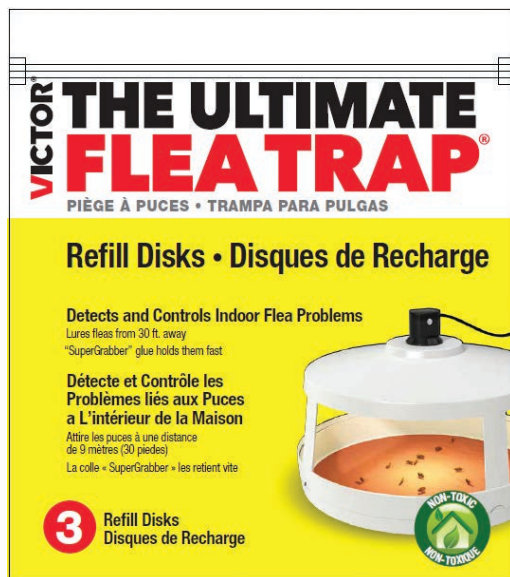

FLEA TRAPS

Ultimate Flea Trap Refill Discs

M231 24 PER CASE

- Odorless
- “SuperGrabber” glue holds fleas fast
- Traps other insects, too