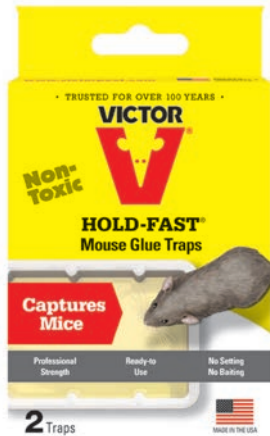

GLUE TRAYS FOR MICE

Hold-Fast® Glue Tray - 2 Pack

M771 SHELF DISPLAY 24 PER CASE

- Victor® proprietary glue formula
- Tray design and glue surface catches mice and holds them securely
- No setting or baiting required, just place and catch
- No chemicals or poisons, can be used around children and pets
- Disposable
- Made in the U.S.A.